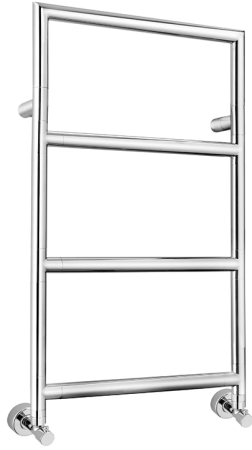

Fixed modular heated towel rail Ø32mm BATHROOM ACCESSORIES_ZA004940

MODEL **ZA004940**

Fixed modular heated towel rail Ø32mm, With square top, 1/2 M with eccentric union, Brass

AVAILABLE FINISHINGS

21 21 Chrome

CHARACTERISTICS

2026-06-14