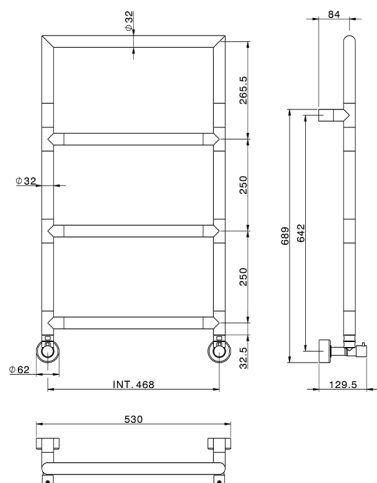

Fixed modular heated towel rail Ø32mm BATHROOM ACCESSORIES_ZA004940

MODEL **ZA004940**

Fixed modular heated towel rail Ø32mm, With square top, 1/2 M with eccentric union, Brass

AVAILABLE FINISHINGS

CHARACTERISTICS