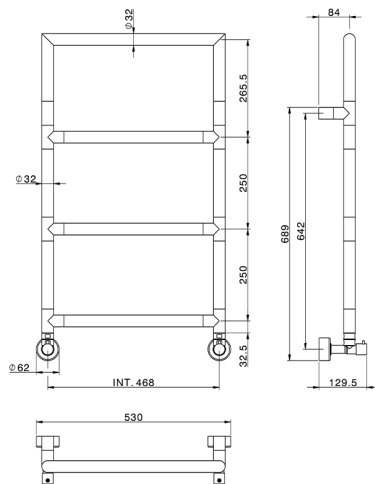

Fixed modular heated towel rail Ø32mm BATHROOM ACCESSORIES_ZA004940

MODEL **ZA004940**

Fixed modular heated towel rail Ø32mm, With square top, 1/2 M with eccentric union, Brass

AVAILABLE FINISHINGS

21 21 Chrome

CHARACTERISTICS

2026-04-06