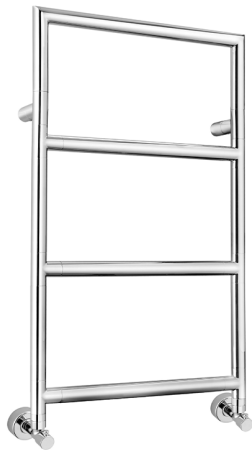

Fixed modular heated towel rail Ø32mm BATHROOM ACCESSORIES_ZA004940

MODEL **ZA004940**

Fixed modular heated towel rail Ø32mm, With square top, 1/2 M with eccentric union, Brass

AVAILABLE FINISHINGS

CHARACTERISTICS