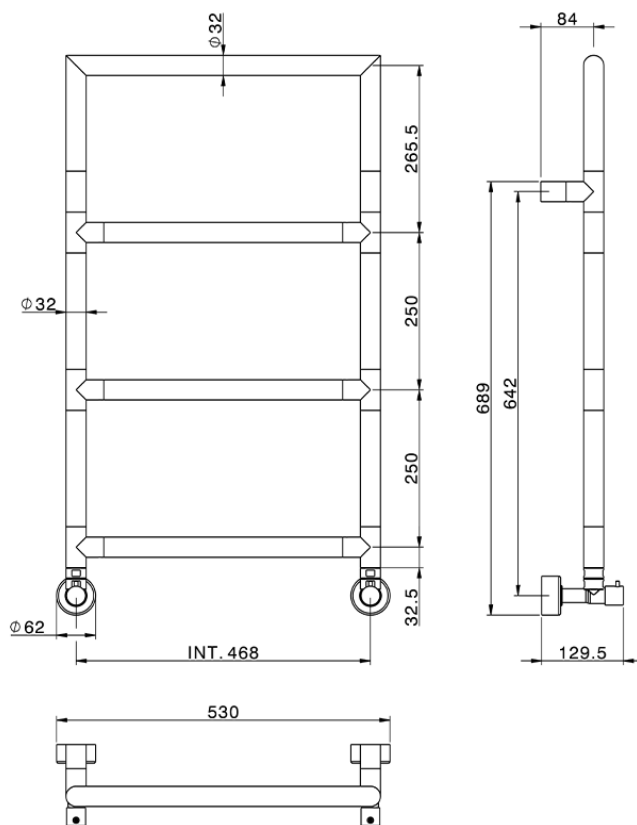

## Fixed modular heated towel rail Ø32mm BATHROOM ACCESSORIES\_ZA004940

ZA004940

<https://en.cisal.it/fixed-modular-heated-towel-rail-o32mm-bathroom-accessories-za004940>

2026-04-05