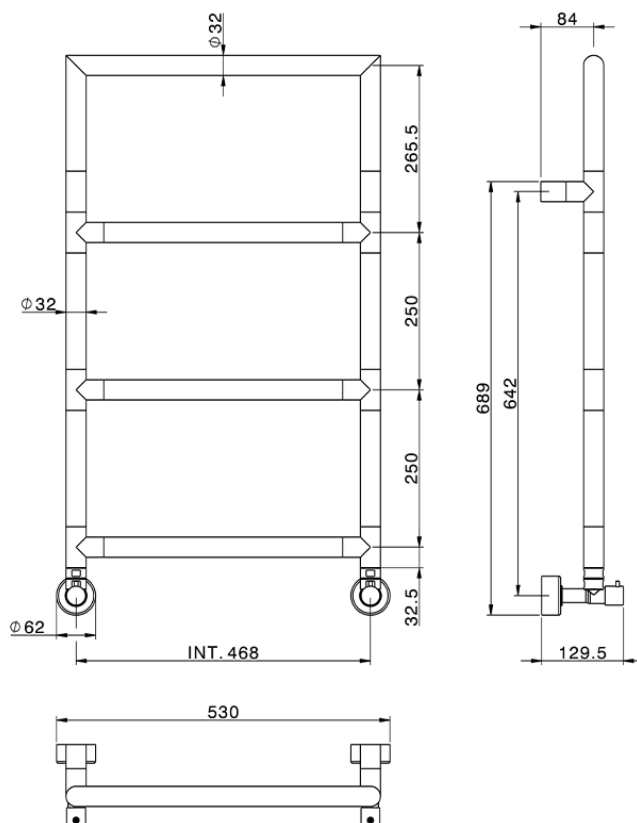

Fixed modular heated towel rail Ø32mm BATHROOM ACCESSORIES_ZA004940

ZA004940

<https://en.cisal.it/fixed-modular-heated-towel-rail-o32mm-bathroom-accessories-za004940>

2026-06-13