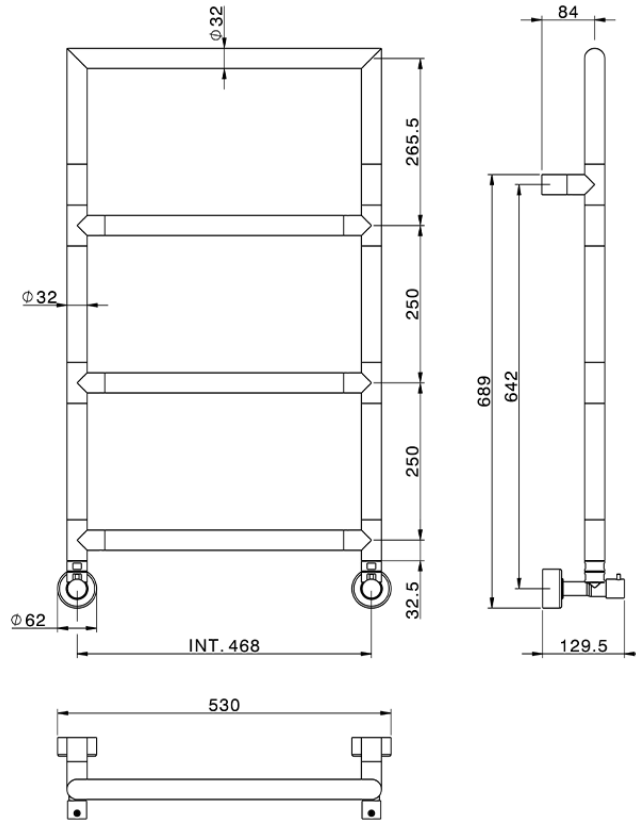

## Fixed modular heated towel rail Ø32mm BATHROOM ACCESSORIES\_ZA004940

ZA004940

<https://en.cisal.it/fixed-modular-heated-towel-rail-o32mm-bathroom-accessories-za004940>

2026-05-17