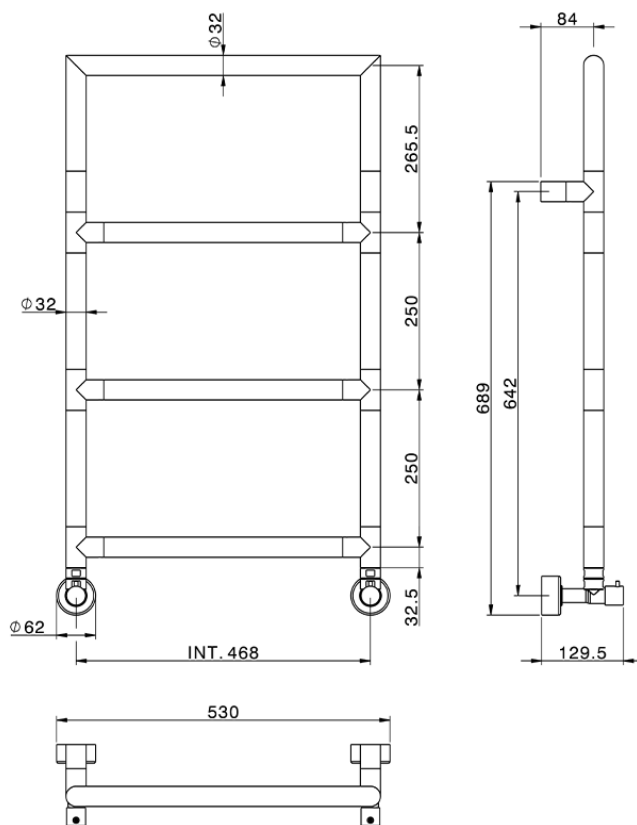

Fixed modular heated towel rail Ø32mm BATHROOM ACCESSORIES_ZA004940

ZA004940

<https://en.cisal.it/fixed-modular-heated-towel-rail-o32mm-bathroom-accessories-za004940>

2026-04-26