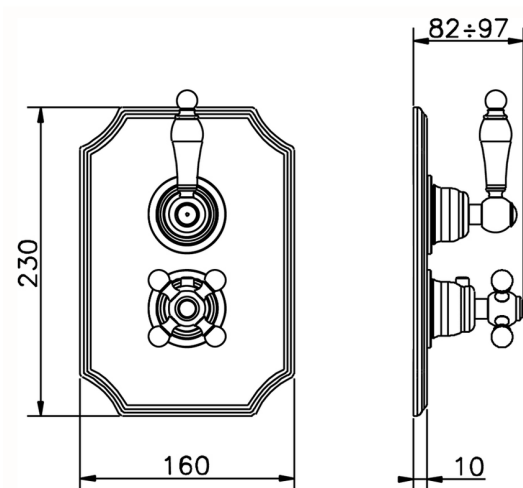

CHARACTERISTICS

Installation **Concealed**
Required concealed parts **ZA007281**

Thermostatic

The Cisal thermostatic is your personal water manager, helping you to handle, control and save water and energy.