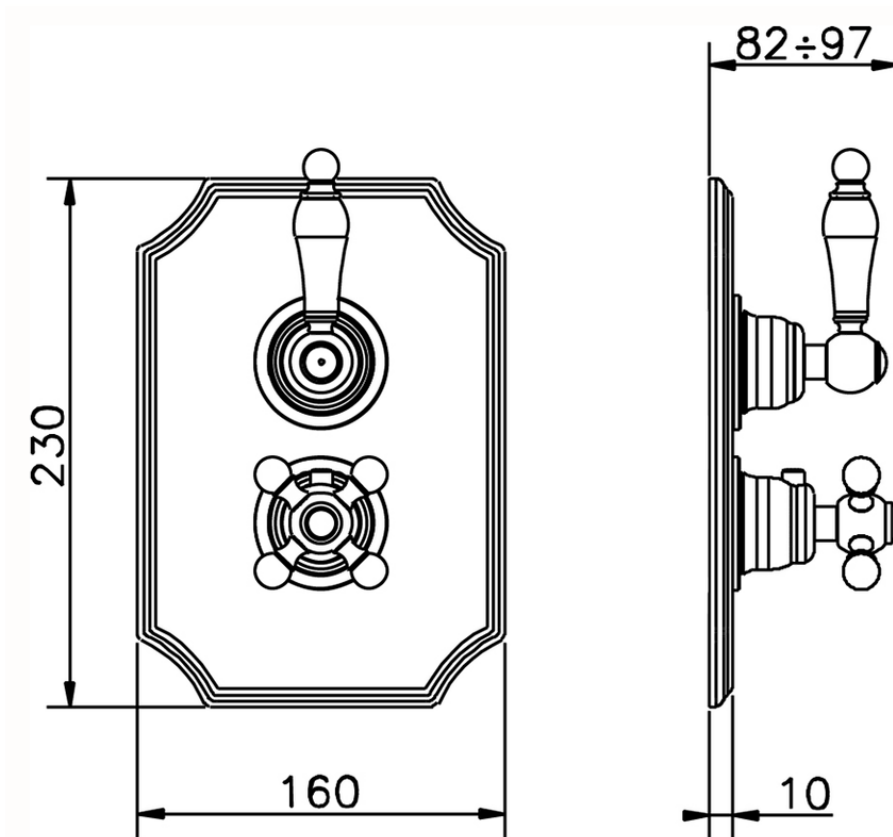

## Exposed part for 1-outlet con.thermo.shower valve ARCANA EMPRESS\_EM007280

EM007280

<https://en.cisal.it/exposed-part-for-1-outlet-con-thermo-shower-valve-arcana-empress-em007280>

ZA007281

<https://en.cisal.it/1-outlet-concealed-thermostatic-shower-valve-concealed-za007281>