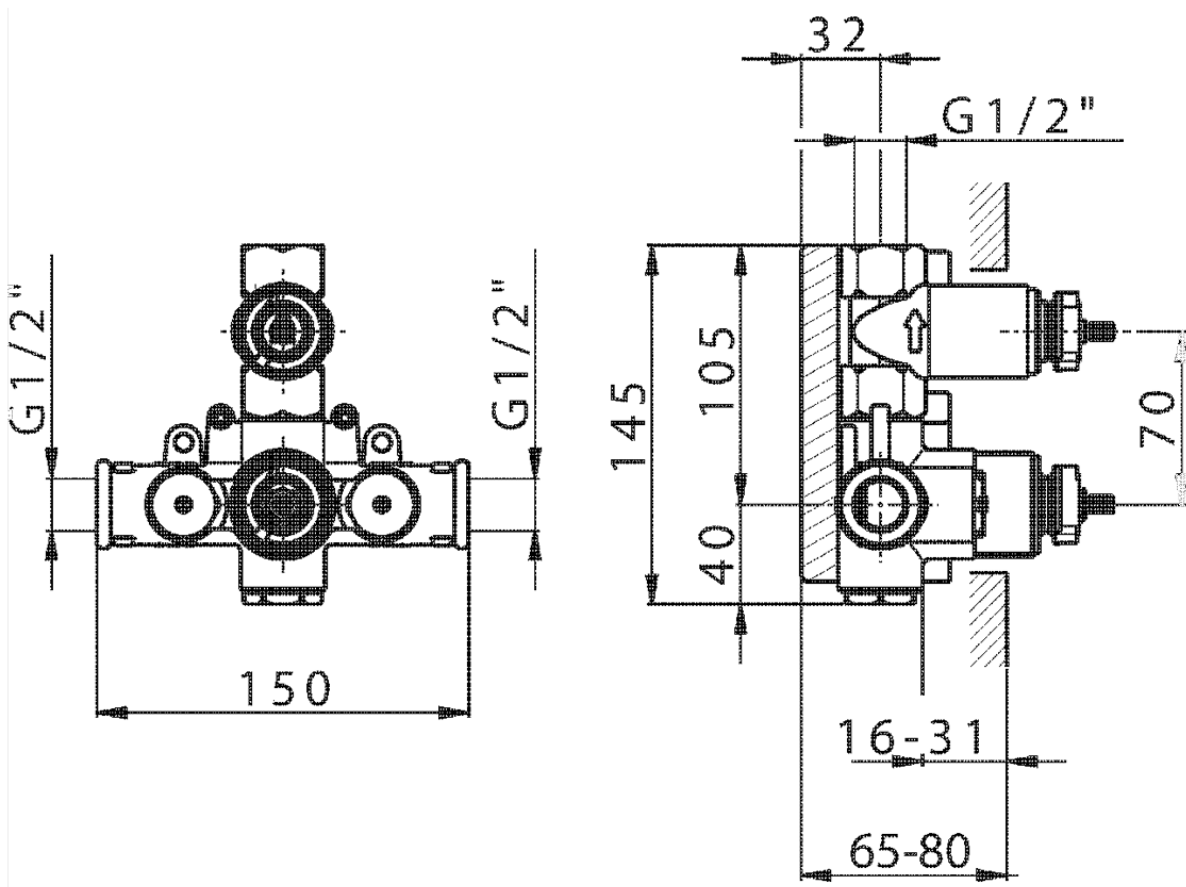

Exposed part for 1-outlet con.thermo.shower valve ARCANA EMPRESS_EM007280

EM007280

<https://en.cisal.it/exposed-part-for-1-outlet-con-thermo-shower-valve-arcana-empress-em007280>

ZA007281

<https://en.cisal.it/1-outlet-concealed-thermostatic-shower-valve-concealed-za007281>