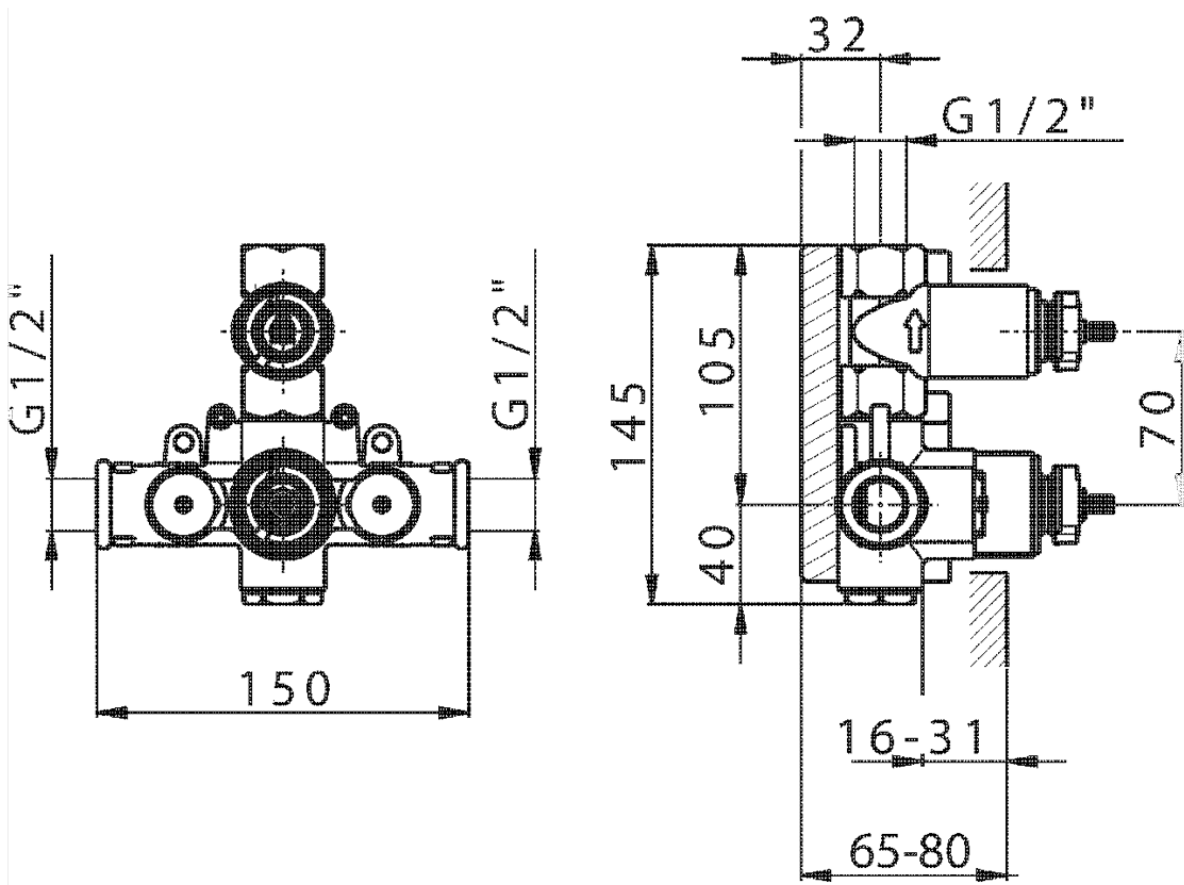

## Exposed part for 1-outlet con.thermo.shower valve ARCANA EMPRESS\_EM007280

EM007280

<https://en.cisal.it/exposed-part-for-1-outlet-con-thermo-shower-valve-arcana-empress-em007280>

ZA007281

<https://en.cisal.it/1-outlet-concealed-thermostatic-shower-valve-concealed-za007281>