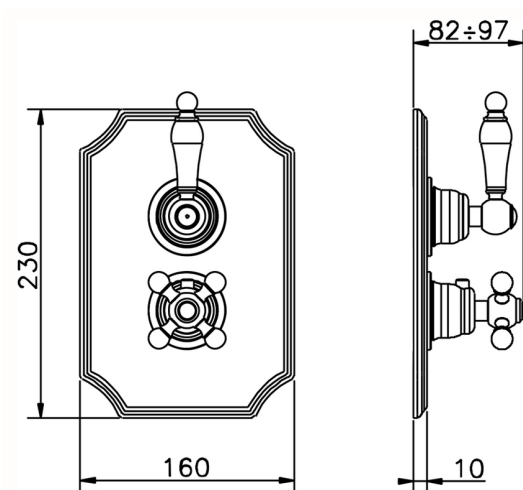

CHARACTERISTICS

Installation **Concealed**
Required concealed parts **ZA007281**

Thermostatic

The Cisal thermostatic is your personal water manager, helping you to handle, control and save water and energy.