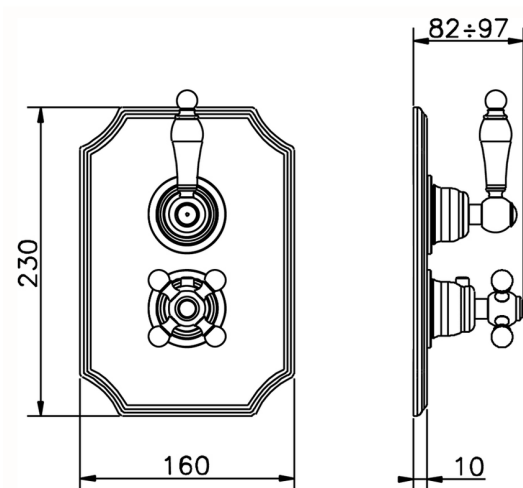

Exposed part for 1-outlet con.thermo.shower valve ARCANA EMPRESS_EM007280

MODEL **EM007280**

Exposed part for 1-outlet con.thermo.shower valve, stopvalve, without concealed part, for items ZA007281

AVAILABLE FINISHINGS

-  **21** 21 Chrome
-  **24** 24 Gold
-  **26** 26 Old Copper
-  **27** 27 Old Bronze
-  **2A** 2A Satin Brushed Nickel

CHARACTERISTICS

Installation **Concealed**
 Required concealed parts **ZA007281**

Thermostatic