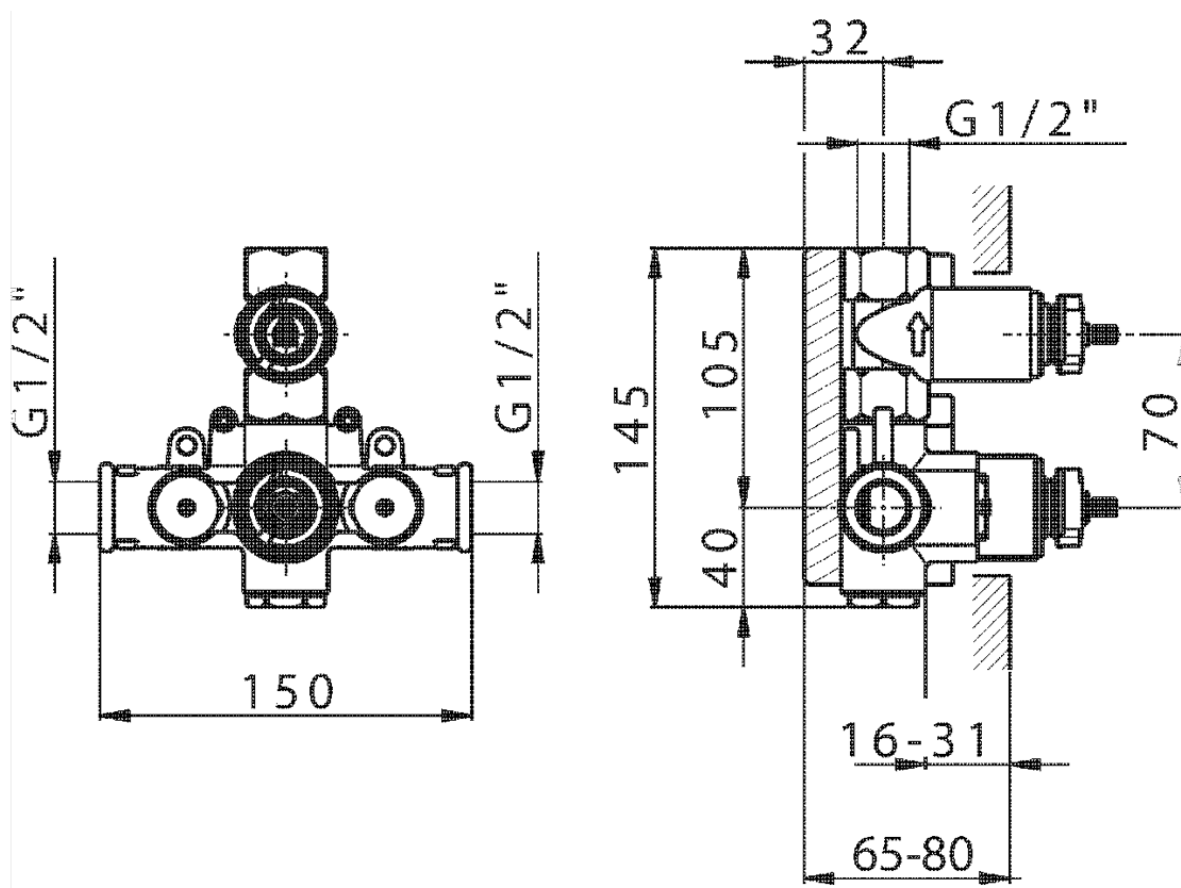

Exposed part for 1-outlet con.thermo.shower valve ARCANA EMPRESS_EM007280

EM007280

<https://en.cisal.it/exposed-part-for-1-outlet-con-thermo-shower-valve-arcana-empress-em007280>

ZA007281

<https://en.cisal.it/1-outlet-concealed-thermostatic-shower-valve-concealed-za007281>