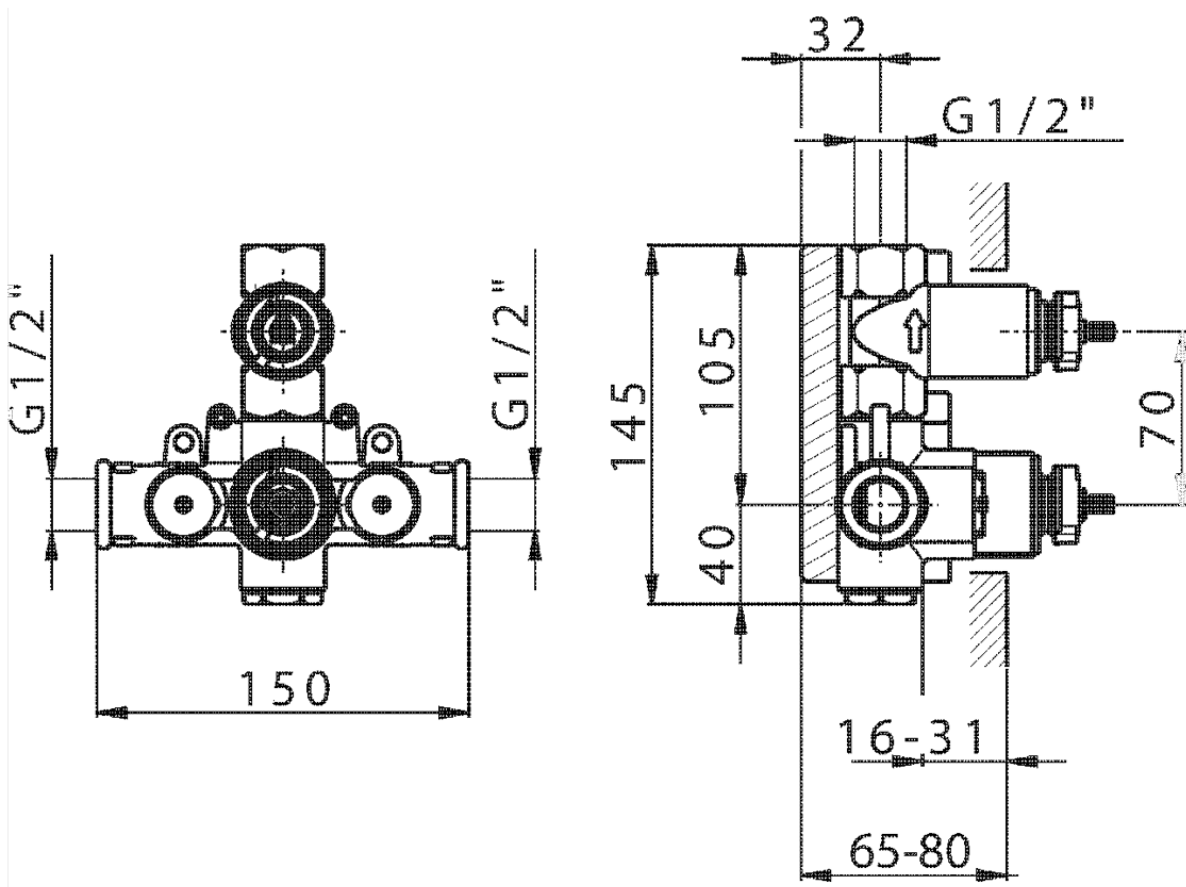

## Exposed part for 1-outlet con.thermo.shower valve ARCANA EMPRESS\_EM007280

EM007280

<https://en.cisal.it/exposed-part-for-1-outlet-con-thermo-shower-valve-arcana-empress-em007280>

ZA007281

<https://en.cisal.it/1-outlet-concealed-thermostatic-shower-valve-concealed-za007281>