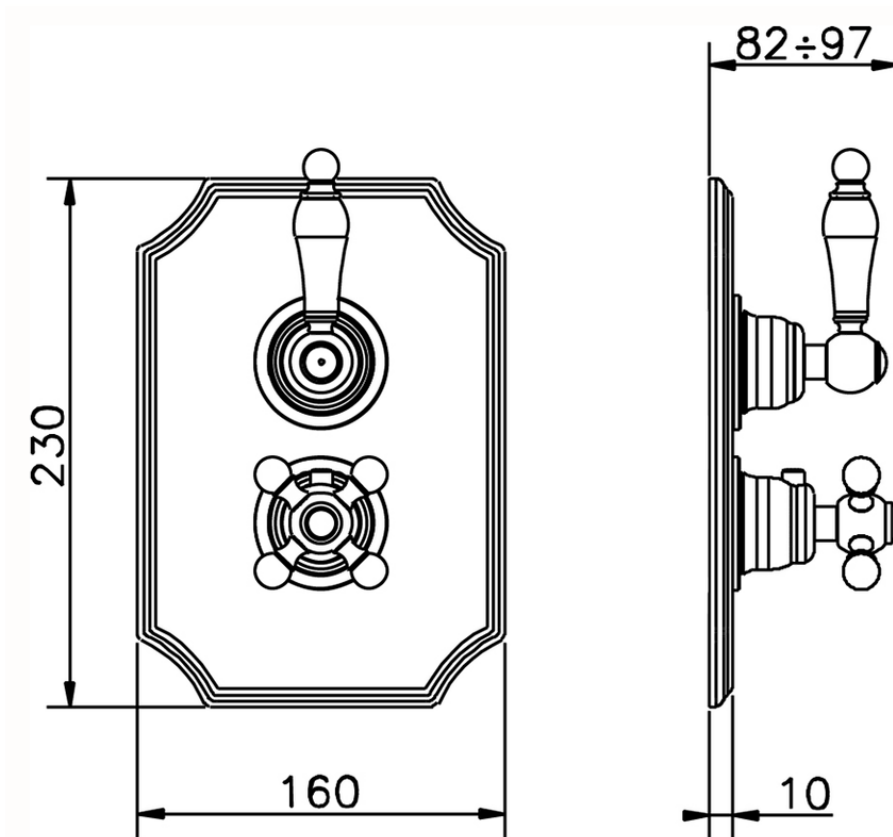

Exposed part for 1-outlet con.thermo.shower valve ARCANA EMPRESS_EM007280

EM007280

<https://en.cisal.it/exposed-part-for-1-outlet-con-thermo-shower-valve-arcana-empress-em007280>

ZA007281

<https://en.cisal.it/1-outlet-concealed-thermostatic-shower-valve-concealed-za007281>