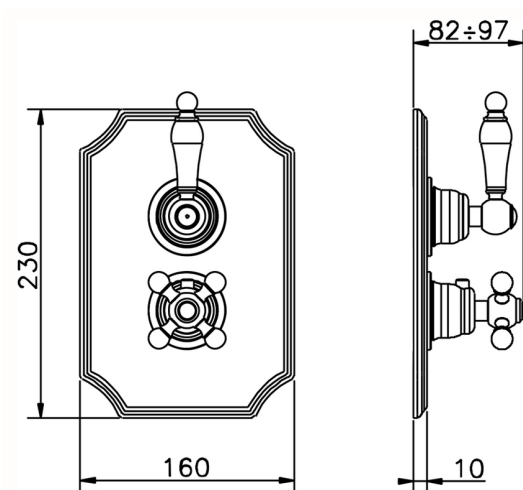

Exposed part for 1-outlet con.thermo.shower valve ARCANA EMPRESS_EM007280

MODEL **EM007280**

Exposed part for 1-outlet con.thermo.shower valve, stopvalve, without concealed part, for items ZA007281

AVAILABLE FINISHINGS

-  **21** 21 Chrome
-  **24** 24 Gold
-  **26** 26 Old Copper
-  **27** 27 Old Bronze
-  **2A** 2A Satin Brushed Nickel

CHARACTERISTICS

Installation **Concealed**
 Required concealed parts **ZA007281**

Thermostatic