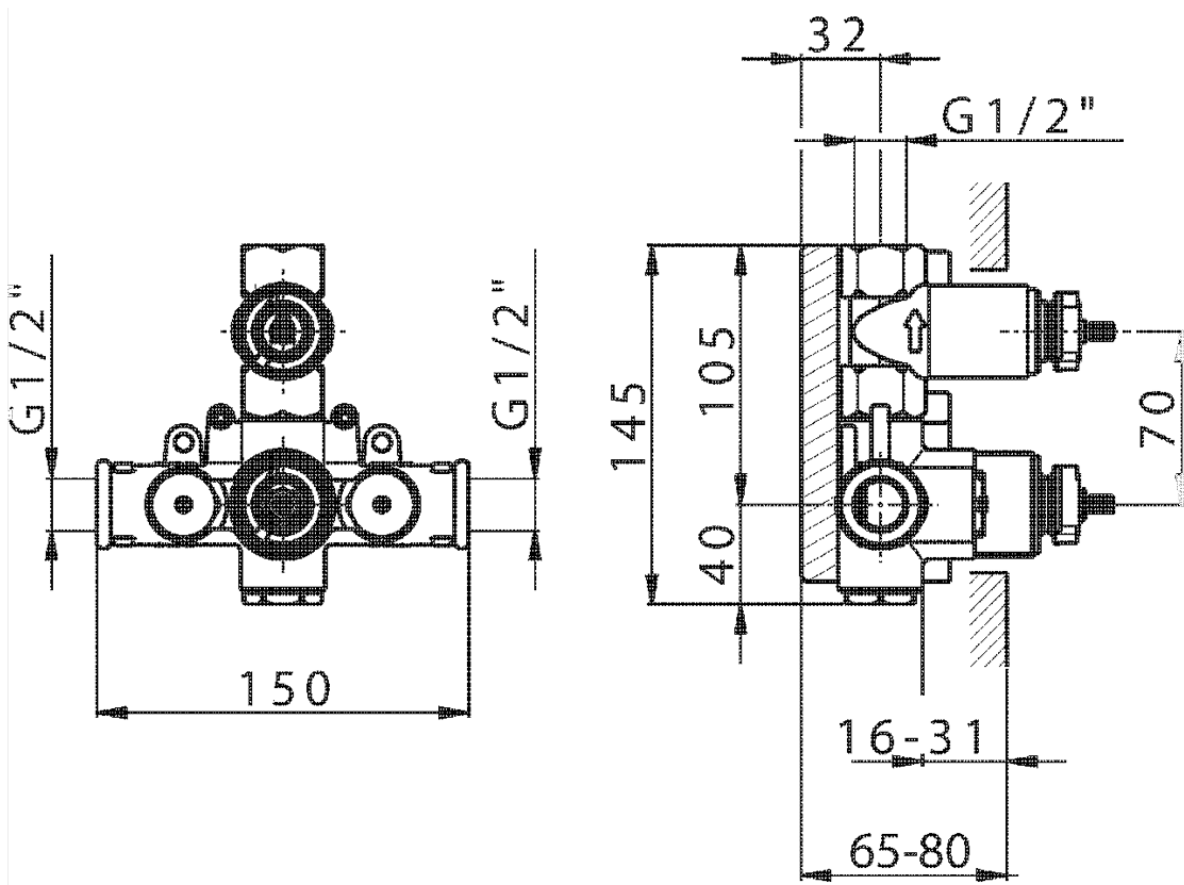

Exposed part for 1-outlet con.thermo.shower valve ARCANA EMPRESS_EM007280

EM007280

<https://en.cisal.it/exposed-part-for-1-outlet-con-thermo-shower-valve-arcana-empress-em007280>

ZA007281

<https://en.cisal.it/1-outlet-concealed-thermostatic-shower-valve-concealed-za007281>