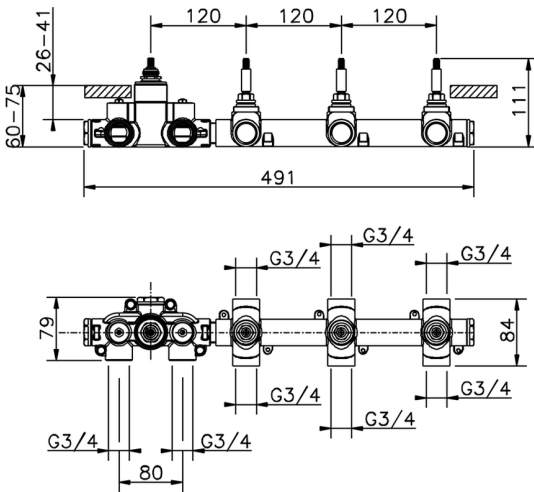

Cover Part for 3 Function Concealed Thermo. Valve WELLNESS_WE01R300

MODEL **WE01R300**

Cover Part for 3 Function Concealed Thermo.Valve,for item ZA01R300

AVAILABLE FINISHINGS

-  **21** 21 Chrome
-  **2F** 2F Brushed Nickel
-  **2Q** 2Q Black Titanium

3 Function Concealed Thermostatic Built-in Part CONCEALED_ZA01R300

MODEL **ZA01R300**

3 Function Concealed Thermostatic Built-in Part

AVAILABLE FINISHINGS

CHARACTERISTICS

Concealed **1**
 Cartridge Spare Parts **23.51A.HF**
HF Thermostatic Valve