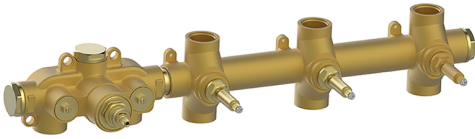

Cover Part for 3 Function Concealed Thermo. Valve WELLNESS_WE01R300

MODEL **WE01R300**

Cover Part for 3 Function Concealed Thermo.Valve,for item ZA01R300

AVAILABLE FINISHINGS

-  **21** 21 Chrome
-  **2F** 2F Brushed Nickel
-  **2Q** 2Q Black Titanium

CHARACTERISTICS

Installation **Concealed**

Required concealed parts **ZA01R300**

Thermostatic

The Cisal thermostatic is your personal water manager, helping you to handle, control and save water and energy.

3 Function Concealed Thermostatic Built-in Part CONCEALED_ZA01R300

MODEL **ZA01R300**

3 Function Concealed Thermostatic Built-in Part

AVAILABLE FINISHINGS

CHARACTERISTICS

Concealed **1**
 Cartridge Spare Parts **23.51A.HF**
HF Thermostatic Valve