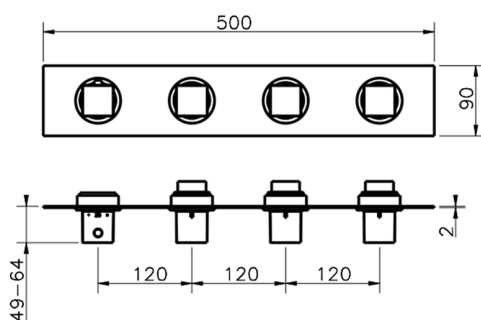

Cover Part for 3 Function Concealed Thermo. Valve WELLNESS_WE01R300

MODEL **WE01R300**

Cover Part for 3 Function Concealed Thermo.Valve,for item ZA01R300

AVAILABLE FINISHINGS

-  **21** 21 Chrome
-  **2F** 2F Brushed Nickel
-  **2Q** 2Q Black Titanium

3 Function Concealed Thermostatic Built-in Part CONCEALED_ZA01R300

MODEL **ZA01R300**

3 Function Concealed Thermostatic Built-in Part

AVAILABLE FINISHINGS

CHARACTERISTICS

Concealed **1**
 Cartridge Spare Parts **23.51A.HF**
HF Thermostatic Valve