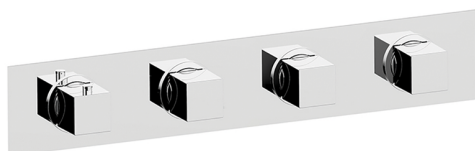

Cover Part for 3 Function Concealed Thermo. Valve WELLNESS_WE01R300

MODEL **WE01R300**

Cover Part for 3 Function Concealed Thermo.Valve,for item ZA01R300

AVAILABLE FINISHINGS

-  **21** 21 Chrome
-  **2F** 2F Brushed Nickel
-  **2Q** 2Q Black Titanium

CHARACTERISTICS

Installation **Concealed**

Required concealed parts **ZA01R300**

Thermostatic

The Cisal thermostatic is your personal water manager, helping you to handle, control and save water and energy.

3 Function Concealed Thermostatic Built-in Part CONCEALED_ZA01R300

MODEL **ZA01R300**

3 Function Concealed Thermostatic Built-in Part

AVAILABLE FINISHINGS

CHARACTERISTICS

Concealed **1**
 Cartridge Spare Parts **23.51A.HF**
HF Thermostatic Valve