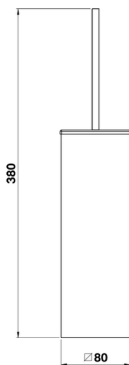

## Brush holder BATHROOM ACCESSORIES\_QU090650

MODEL **QU090650**

Brush holder

### AVAILABLE FINISHINGS

-  **21** 21 Chrome
-  **2B** 2B Polished Nickel
-  **2F** 2F Brushed Nickel
-  **2Q** 2Q Black Titanium
-  **40** 40 Matt Black
-  **4Q** 4Q Matt White