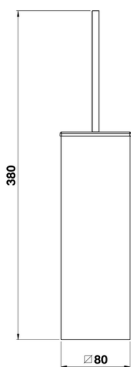

Brush holder BATHROOM ACCESSORIES_QU090650

MODEL **QU090650**

Brush holder

AVAILABLE FINISHINGS

-  **21** 21 Chrome
-  **2B** 2B Polished Nickel
-  **2F** 2F Brushed Nickel
-  **2Q** 2Q Black Titanium
-  **40** 40 Matt Black
-  **4Q** 4Q Matt White