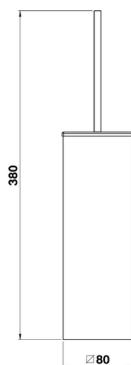

Brush holder BATHROOM ACCESSORIES_QU090650

MODEL **QU090650**

Brush holder

AVAILABLE FINISHINGS

-  **21** 21 Chrome
-  **2B** 2B Polished Nickel
-  **2F** 2F Brushed Nickel
-  **2Q** 2Q Black Titanium
-  **40** 40 Matt Black
-  **4Q** 4Q Matt White