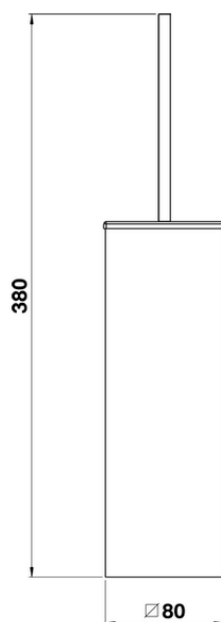

## Brush holder BATHROOM ACCESSORIES\_QU090650

QU090650

<https://en.cisal.it/brush-holder-bathroom-accessories-qu090650>

2026-05-19