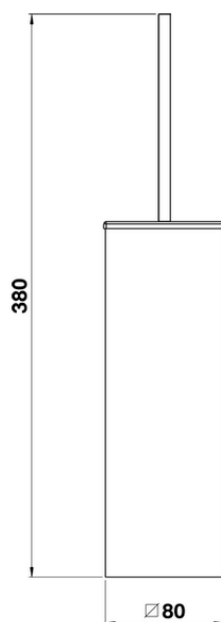

## Brush holder BATHROOM ACCESSORIES\_QU090650

QU090650

<https://en.cisal.it/brush-holder-bathroom-accessories-qu090650>

2026-06-14