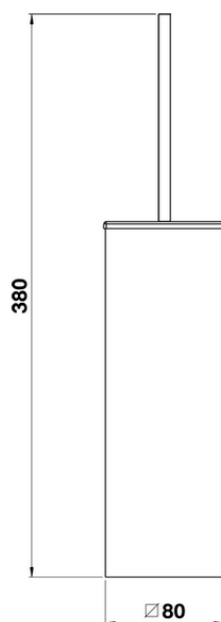

Brush holder BATHROOM ACCESSORIES_QU090650

QU090650

<https://en.cisal.it/brush-holder-bathroom-accessories-qu090650>

2026-04-06