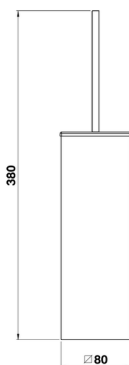

## Brush holder BATHROOM ACCESSORIES\_QU090650

MODEL **QU090650**

Brush holder

### AVAILABLE FINISHINGS

- 
**21** 21 Chrome
- 
**2B** 2B Polished Nickel
- 
**2F** 2F Brushed Nickel
- 
**2Q** 2Q Black Titanium
- 
**40** 40 Matt Black
- 
**4Q** 4Q Matt White