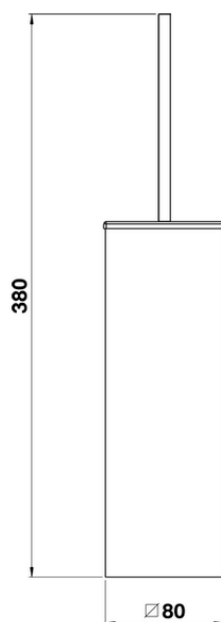

## Brush holder BATHROOM ACCESSORIES\_QU090650

QU090650

<https://en.cisal.it/brush-holder-bathroom-accessories-qu090650>

2026-04-26