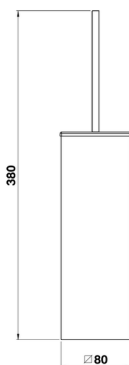

Brush holder BATHROOM ACCESSORIES_QU090650

MODEL **QU090650**

Brush holder

AVAILABLE FINISHINGS

-  **21** 21 Chrome
-  **2B** 2B Polished Nickel
-  **2F** 2F Brushed Nickel
-  **2Q** 2Q Black Titanium
-  **40** 40 Matt Black
-  **4Q** 4Q Matt White