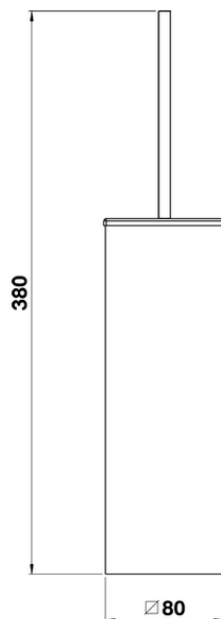

Brush holder BATHROOM ACCESSORIES_QU090650

QU090650

<https://en.cisal.it/brush-holder-bathroom-accessories-qu090650>

2026-04-05