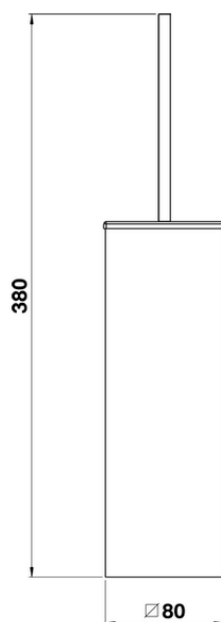

## Brush holder BATHROOM ACCESSORIES\_QU090650

QU090650

<https://en.cisal.it/brush-holder-bathroom-accessories-qu090650>

2026-06-13