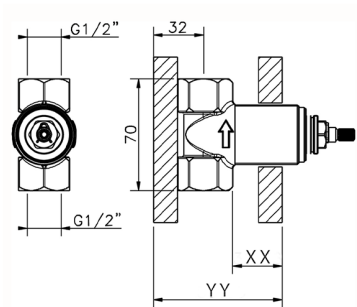

## 1/2 Stopvalve concealed part CONCEALED\_ZA003340

MODEL **ZA003340**

1/2" Stopvalve concealed part, opening counterclockwise

AVAILABLE FINISHINGS

**04** 04 Without finishing

CHARACTERISTICS

Concealed **1**

Piastra/Plate/Plaque/Platte/Placa  
 2-3mm: XX 31-46 YY 80-95  
 10mm: XX 25-40 YY 76-91

## 3/4 Stopvalve concealed part CONCEALED\_ZA003330

MODEL **ZA003330**

3/4" Stopvalve concealed part, opening counterclockwise

AVAILABLE FINISHINGS

**04** 04 Without finishing

CHARACTERISTICS

Concealed **1**

Piastra/Plate/Plaque/Platte/Placa

2-3mm: XX 31-46 YY 80-95

10mm: XX 25-40 YY 76-91

2026-04-04