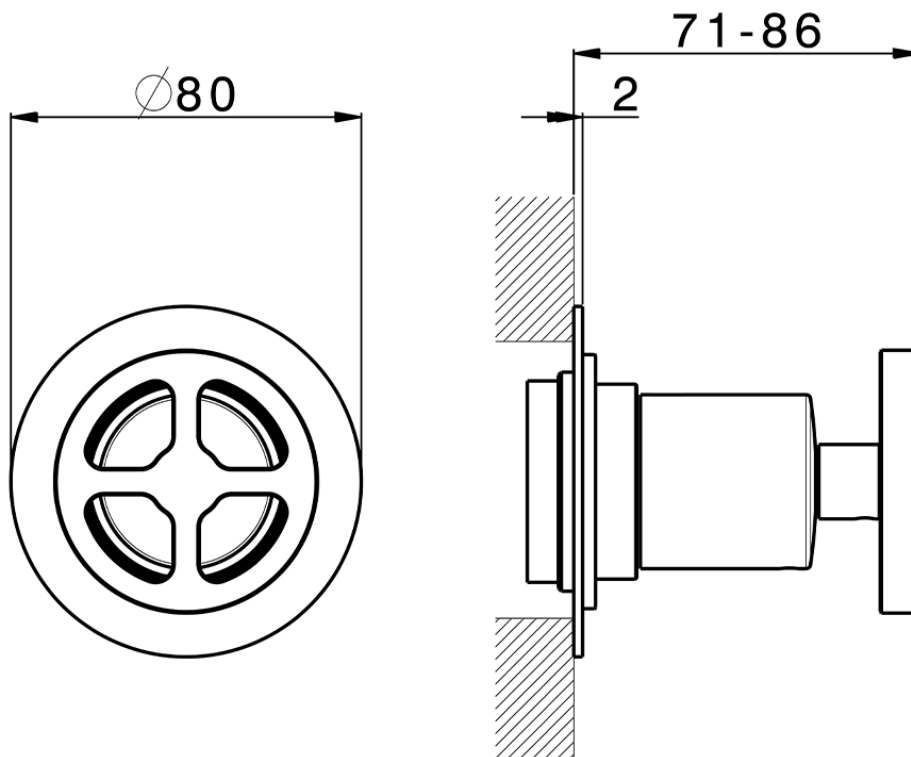

Stopvalve exposed part GRACE_MN003310

MN003310

<https://en.cisal.it/stopvalve-exposed-part-grace-mn003310>

Piastra/Plate/Plaque/Platte/Placa
2-3mm: XX 31-46 YY 80-95
10mm: XX 25-40 YY 76-91

ZA003340

<https://en.cisal.it/1-2-stopvalve-concealed-part-concealed-za003340>

Piastra/Plate/Plaque/Platte/Placa

2-3mm: XX 31-46 YY 80-95

10mm: XX 25-40 YY 76-91