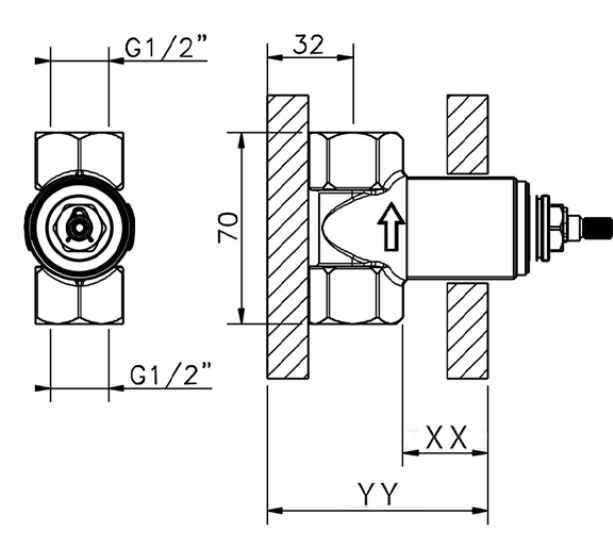

Stopvalve exposed part GRACE_MN003310

MN003310

<https://en.cisal.it/stopvalve-exposed-part-grace-mn003310>

Piastra/Plate/Plaque/Platte/Placa
2-3mm: XX 31-46 YY 80-95
10mm: XX 25-40 YY 76-91

ZA003340

<https://en.cisal.it/1-2-stopvalve-concealed-part-concealed-za003340>

Piastra/Plate/Plaque/Platte/Placa

2-3mm: XX 31-46 YY 80-95

10mm: XX 25-40 YY 76-91