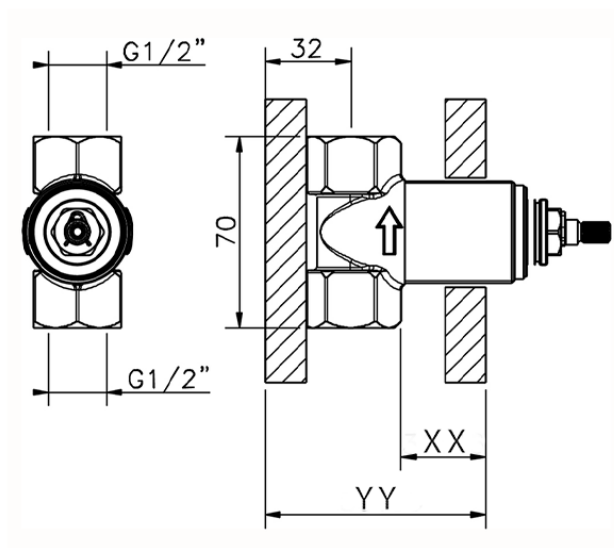

Stopvalve exposed part GRACE_MN003310

MN003310

<https://en.cisal.it/stopvalve-exposed-part-grace-mn003310>

Piastra/Plate/Plaque/Platte/Placa
 2-3mm: XX 31-46 YY 80-95
 10mm: XX 25-40 YY 76-91

ZA003340

<https://en.cisal.it/1-2-stopvalve-concealed-part-concealed-za003340>

Piastra/Plate/Plaque/Platte/Placa
 2-3mm: XX 31-46 YY 80-95
 10mm: XX 25-40 YY 76-91