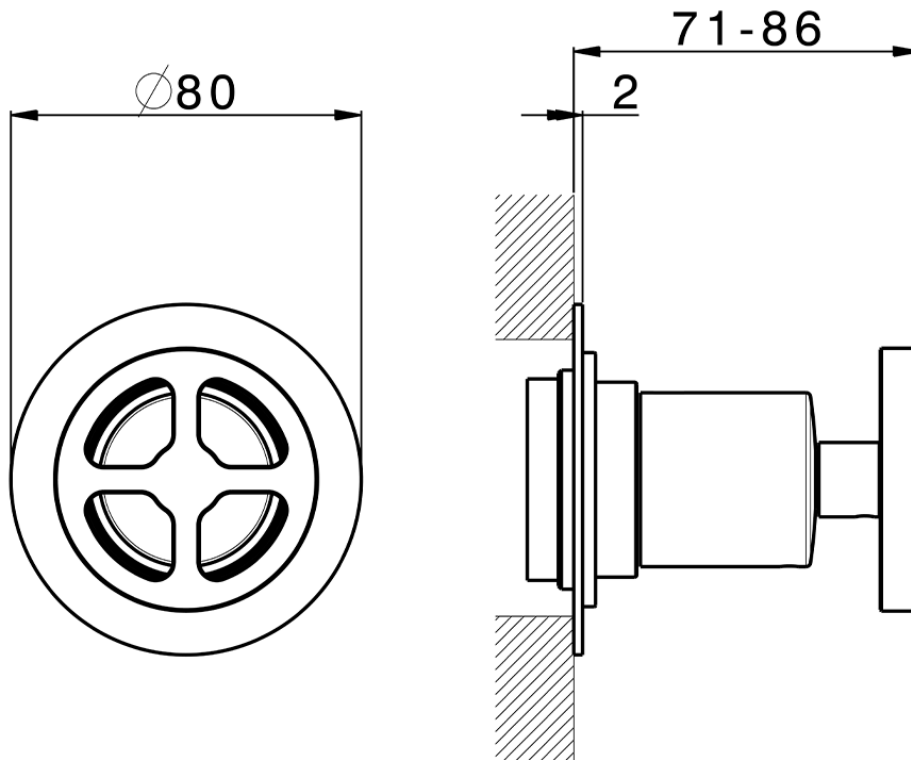

Stopvalve exposed part GRACE_MN003310

MN003310

<https://en.cisal.it/stopvalve-exposed-part-grace-mn003310>

Piastra/Plate/Plaque/Platte/Placa
 2-3mm: XX 31-46 YY 80-95
 10mm: XX 25-40 YY 76-91

ZA003340

<https://en.cisal.it/1-2-stopvalve-concealed-part-concealed-za003340>

Piastra/Plate/Plaque/Platte/Placa
 2-3mm: XX 31-46 YY 80-95
 10mm: XX 25-40 YY 76-91