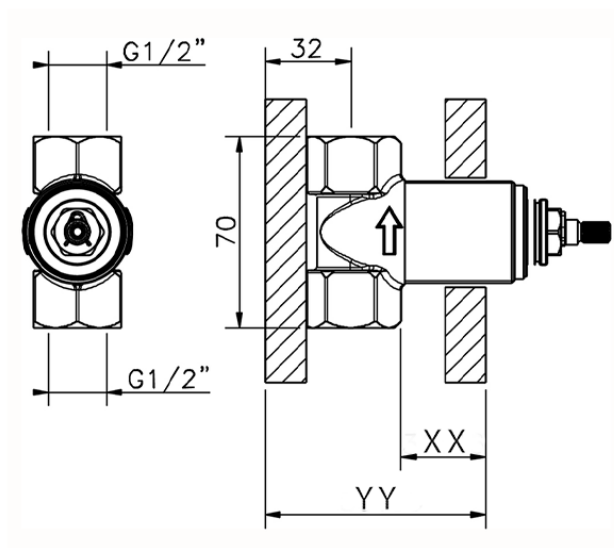

Stopvalve exposed part GRACE_MN003310

MN003310

<https://en.cisal.it/stopvalve-exposed-part-grace-mn003310>

Piastra/Plate/Plaque/Platte/Placa
 2-3mm: XX 31-46 YY 80-95
 10mm: XX 25-40 YY 76-91

ZA003340

<https://en.cisal.it/1-2-stopvalve-concealed-part-concealed-za003340>

Piastra/Plate/Plaque/Platte/Placa

2-3mm: XX 31-46 YY 80-95

10mm: XX 25-40 YY 76-91

ZA003330

<https://en.cisal.it/3-4-stopvalve-concealed-part-concealed-za003330>

2026-06-24