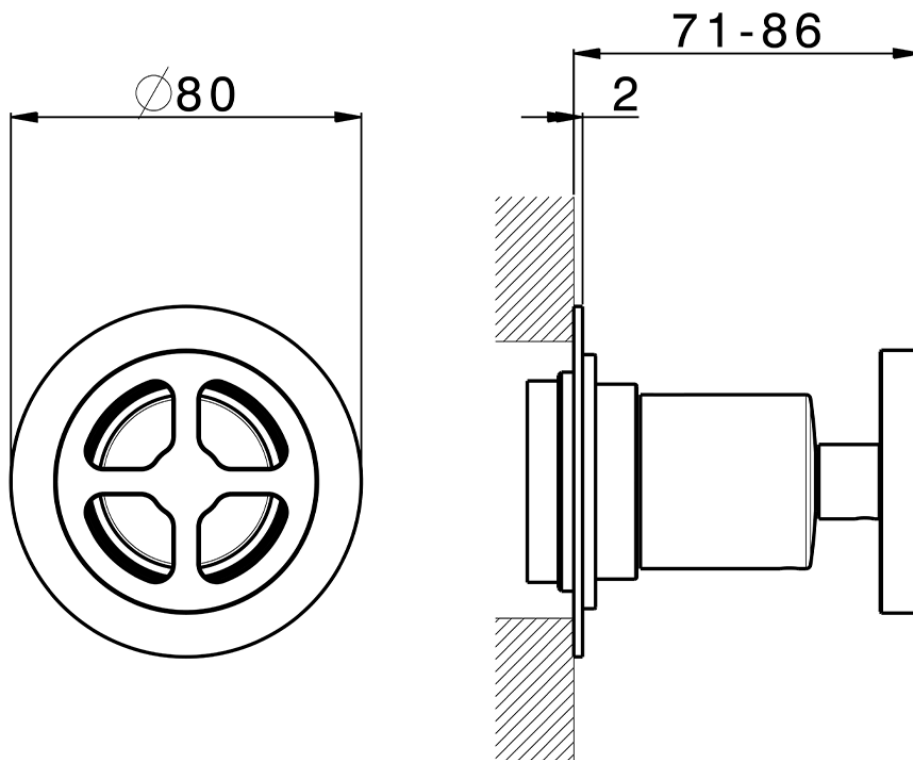

Stopvalve exposed part GRACE_MN003310

MN003310

<https://en.cisal.it/stopvalve-exposed-part-grace-mn003310>

Piastra/Plate/Plaque/Platte/Placa
 2-3mm: XX 31-46 YY 80-95
 10mm: XX 25-40 YY 76-91

ZA003340

<https://en.cisal.it/1-2-stopvalve-concealed-part-concealed-za003340>

Piastra/Plate/Plaque/Platte/Placa
 2-3mm: XX 31-46 YY 80-95
 10mm: XX 25-40 YY 76-91

ZA003330

<https://en.cisal.it/3-4-stopvalve-concealed-part-concealed-za003330>

2026-04-25