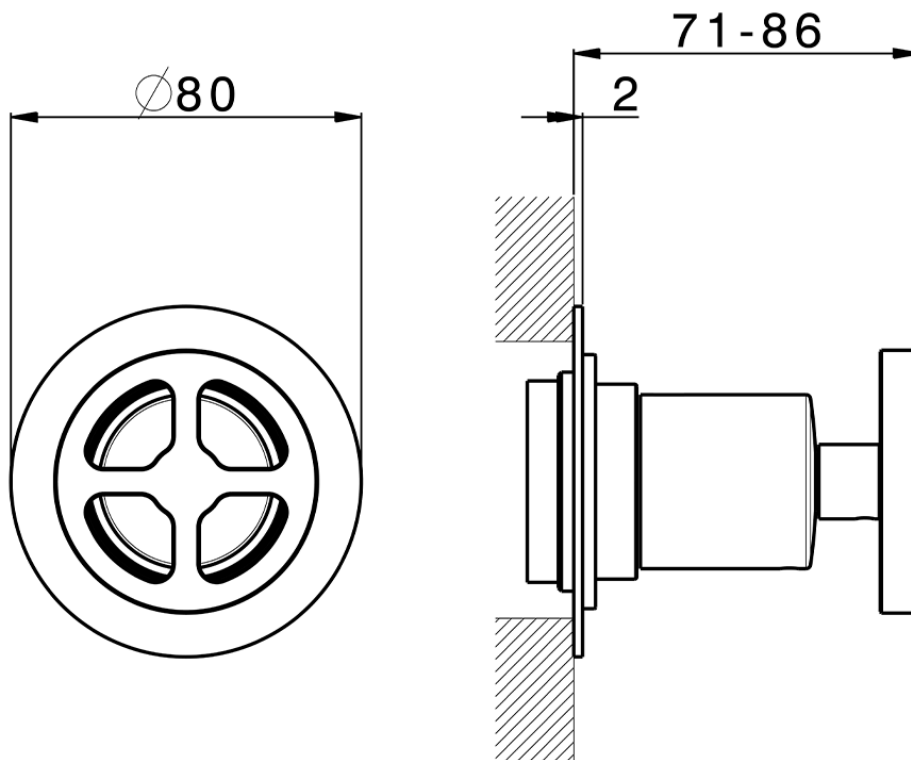

Stopvalve exposed part GRACE_MN003310

MN003310

<https://en.cisal.it/stopvalve-exposed-part-grace-mn003310>

Piastra/Plate/Plaque/Platte/Placa
 2-3mm: XX 31-46 YY 80-95
 10mm: XX 25-40 YY 76-91

ZA003340

<https://en.cisal.it/1-2-stopvalve-concealed-part-concealed-za003340>

Piastra/Plate/Plaque/Platte/Placa

2-3mm: XX 31-46 YY 80-95

10mm: XX 25-40 YY 76-91

ZA003330

<https://en.cisal.it/3-4-stopvalve-concealed-part-concealed-za003330>

2026-05-15