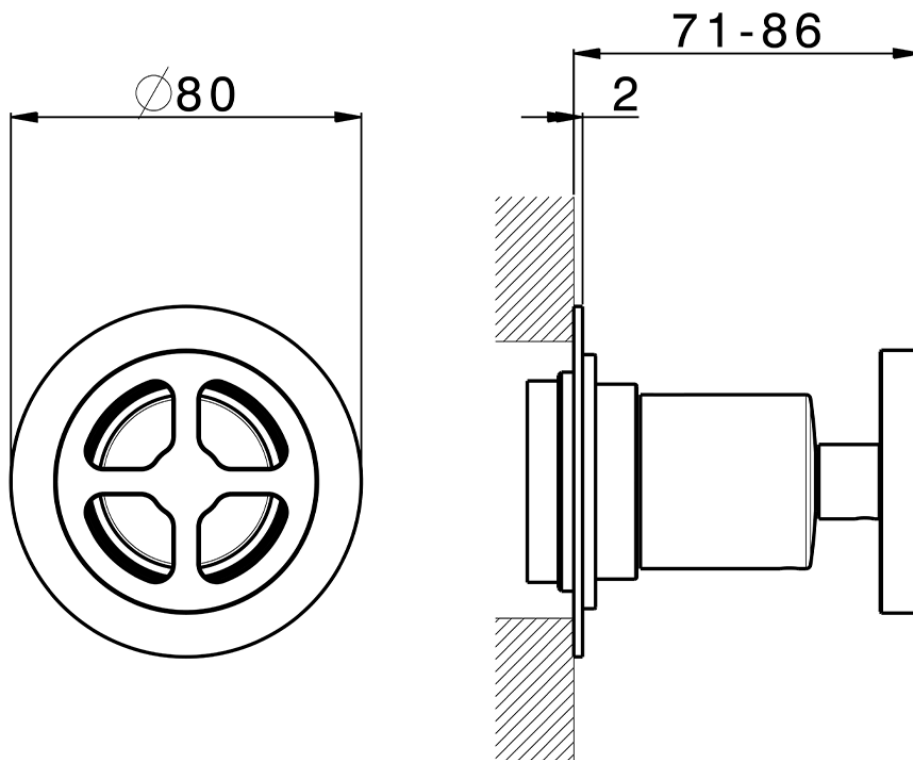

Stopvalve exposed part GRACE_MN003310

MN003310

<https://en.cisal.it/stopvalve-exposed-part-grace-mn003310>

Piastra/Plate/Plaque/Platte/Placa
 2-3mm: XX 31-46 YY 80-95
 10mm: XX 25-40 YY 76-91

ZA003340

<https://en.cisal.it/1-2-stopvalve-concealed-part-concealed-za003340>

Piastra/Plate/Plaque/Platte/Placa

2-3mm: XX 31-46 YY 80-95

10mm: XX 25-40 YY 76-91

ZA003330

<https://en.cisal.it/3-4-stopvalve-concealed-part-concealed-za003330>

2026-06-24