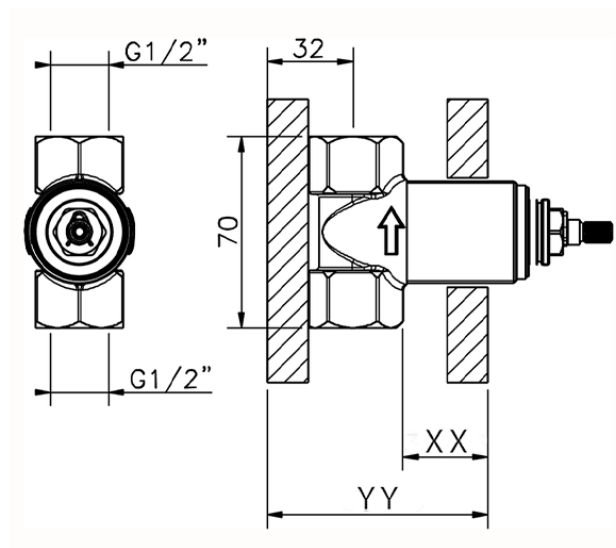

Stopvalve exposed part GRACE_MN003310

MN003310

<https://en.cisal.it/stopvalve-exposed-part-grace-mn003310>

Piastra/Plate/Plaque/Platte/Placa
 2-3mm: XX 31-46 YY 80-95
 10mm: XX 25-40 YY 76-91

ZA003340

<https://en.cisal.it/1-2-stopvalve-concealed-part-concealed-za003340>

Piastra/Plate/Plaque/Platte/Placa
 2-3mm: XX 31-46 YY 80-95
 10mm: XX 25-40 YY 76-91

ZA003330

<https://en.cisal.it/3-4-stopvalve-concealed-part-concealed-za003330>

2026-04-25