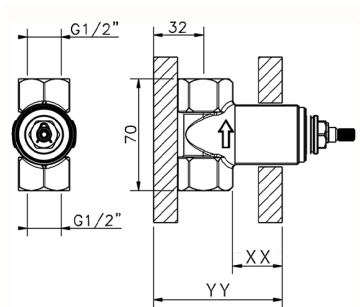

## 1/2 Stopvalve concealed part CONCEALED\_ZA003340

MODEL **ZA003340**

1/2" Stopvalve concealed part, opening counterclockwise

AVAILABLE FINISHINGS

CHARACTERISTICS

Concealed **1**

Piastra/Plate/Plaque/Platte/Placa  
 2-3mm: XX 31-46 YY 80-95  
 10mm: XX 25-40 YY 76-91

## 3/4 Stopvalve concealed part CONCEALED\_ZA003330

MODEL **ZA003330**

3/4" Stopvalve concealed part, opening counterclockwise

AVAILABLE FINISHINGS

**04** 04 Without finishing

CHARACTERISTICS

Concealed **1**

Piastra/Plate/Plaque/Platte/Placa

2-3mm: XX 31-46 YY 80-95

10mm: XX 25-40 YY 76-91

2026-06-24