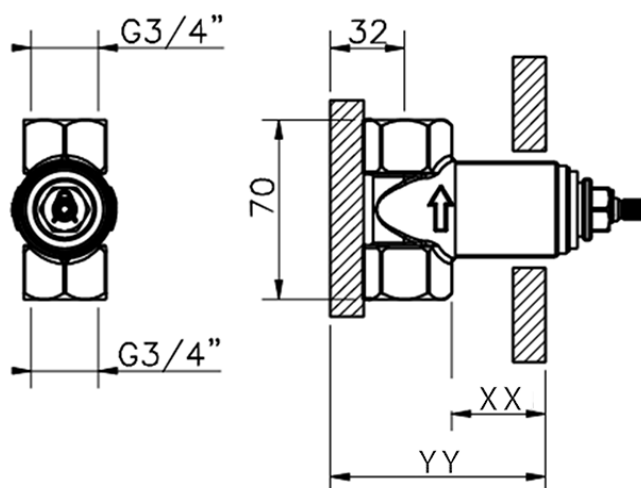

Stopvalve exposed part GRACE_MN003310

MN003310

<https://en.cisal.it/stopvalve-exposed-part-grace-mn003310>

Piastra/Plate/Plaque/Platte/Placa
 2-3mm: XX 31-46 YY 80-95
 10mm: XX 25-40 YY 76-91

ZA003340

<https://en.cisal.it/1-2-stopvalve-concealed-part-concealed-za003340>

Piastra/Plate/Plaque/Platte/Placa
 2-3mm: XX 31-46 YY 80-95
 10mm: XX 25-40 YY 76-91