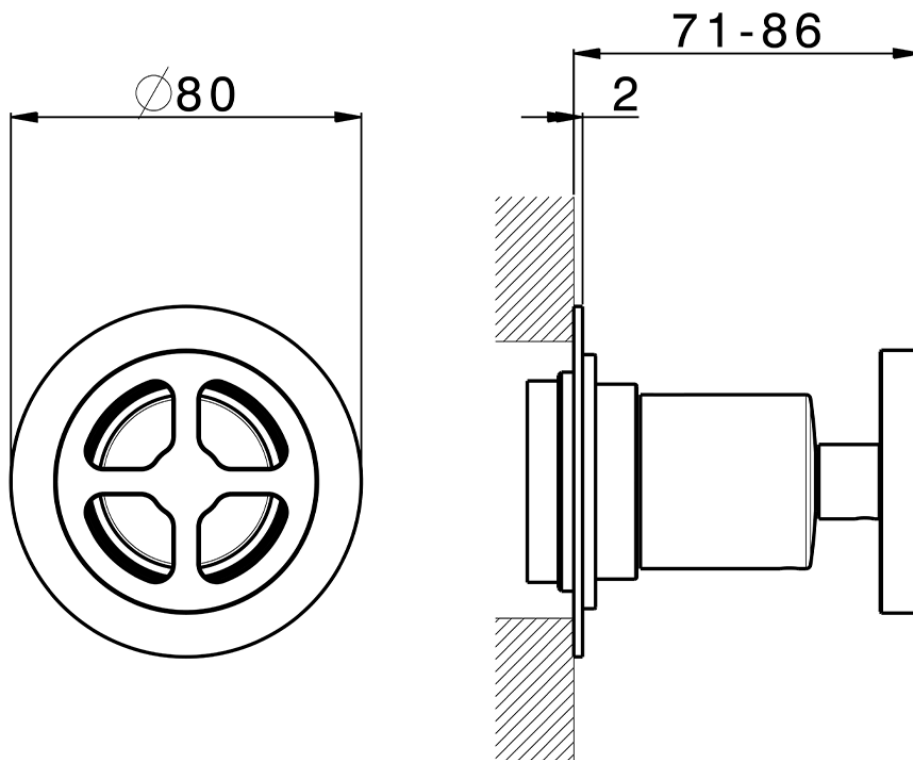

Stopvalve exposed part GRACE_MN003310

MN003310

<https://en.cisal.it/stopvalve-exposed-part-grace-mn003310>

Piastra/Plate/Plaque/Platte/Placa
 2-3mm: XX 31-46 YY 80-95
 10mm: XX 25-40 YY 76-91

ZA003340

<https://en.cisal.it/1-2-stopvalve-concealed-part-concealed-za003340>

Piastra/Plate/Plaque/Platte/Placa

2-3mm: XX 31-46 YY 80-95

10mm: XX 25-40 YY 76-91