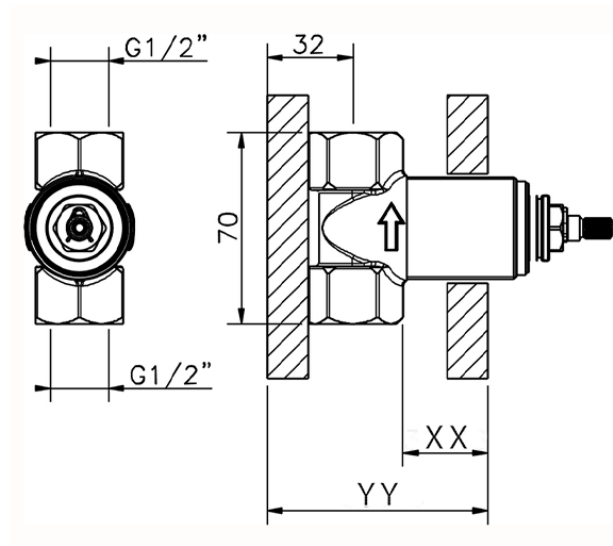

Stopvalve exposed part GRACE_MN003310

MN003310

<https://en.cisal.it/stopvalve-exposed-part-grace-mn003310>

Piastra/Plate/Plaque/Platte/Placa
 2-3mm: XX 31-46 YY 80-95
 10mm: XX 25-40 YY 76-91

ZA003340

<https://en.cisal.it/1-2-stopvalve-concealed-part-concealed-za003340>

Piastra/Plate/Plaque/Platte/Placa
 2-3mm: XX 31-46 YY 80-95
 10mm: XX 25-40 YY 76-91