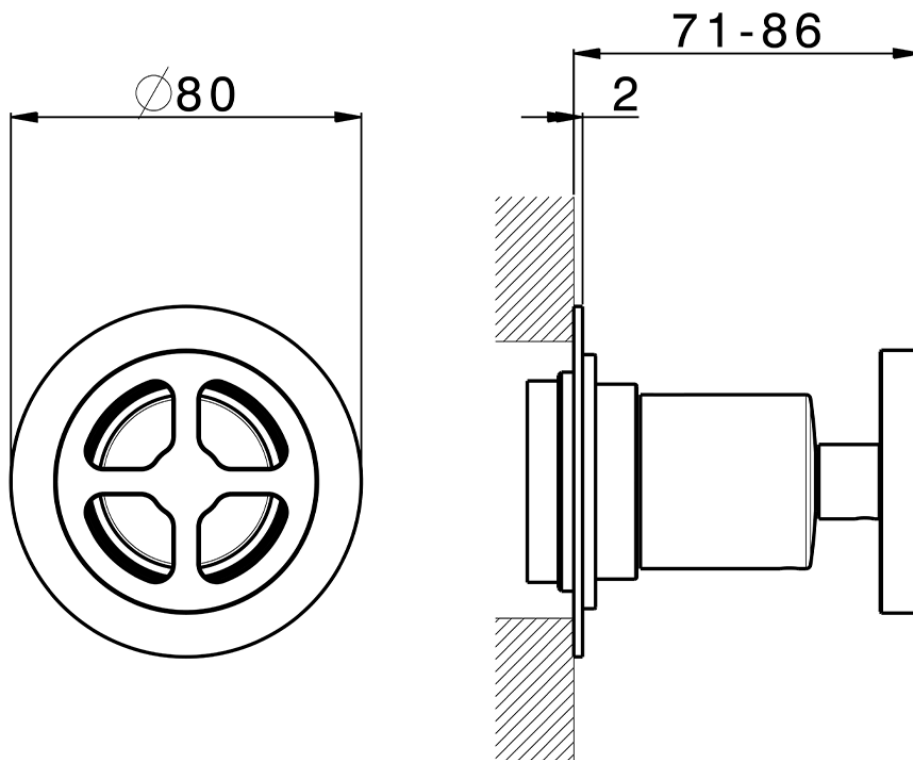

## Stopvalve exposed part GRACE\_MN003310

MN003310

<https://en.cisal.it/stopvalve-exposed-part-grace-mn003310>

Piastra/Plate/Plaque/Platte/Placa  
 2-3mm: XX 31-46 YY 80-95  
 10mm: XX 25-40 YY 76-91

ZA003340

<https://en.cisal.it/1-2-stopvalve-concealed-part-concealed-za003340>

Piastra/Plate/Plaque/Platte/Placa

2-3mm: XX 31-46 YY 80-95

10mm: XX 25-40 YY 76-91