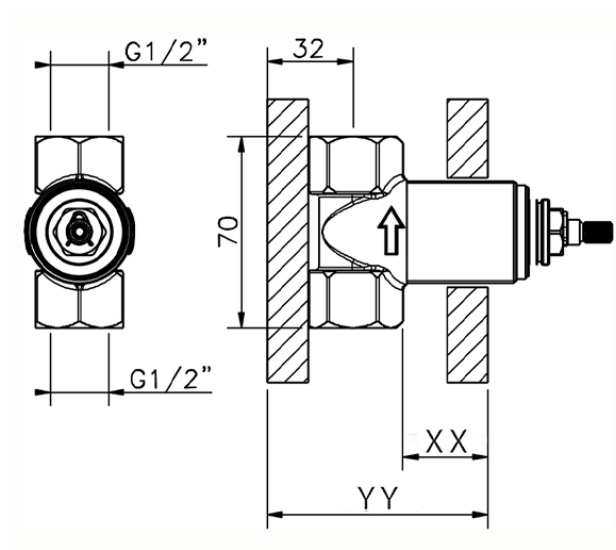

Stopvalve exposed part GRACE_MN003310

MN003310

<https://en.cisal.it/stopvalve-exposed-part-grace-mn003310>

Piastra/Plate/Plaque/Platte/Placa
 2-3mm: XX 31-46 YY 80-95
 10mm: XX 25-40 YY 76-91

ZA003340

<https://en.cisal.it/1-2-stopvalve-concealed-part-concealed-za003340>

Piastra/Plate/Plaque/Platte/Placa

2-3mm: XX 31-46 YY 80-95

10mm: XX 25-40 YY 76-91

ZA003330

<https://en.cisal.it/3-4-stopvalve-concealed-part-concealed-za003330>

2026-04-04