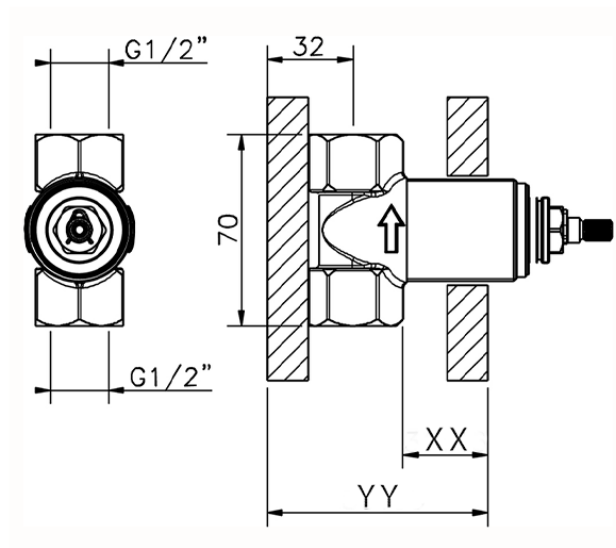

Stopvalve exposed part GRACE_MN003310

MN003310

<https://en.cisal.it/stopvalve-exposed-part-grace-mn003310>

Piastra/Plate/Plaque/Platte/Placa
 2-3mm: XX 31-46 YY 80-95
 10mm: XX 25-40 YY 76-91

ZA003340

<https://en.cisal.it/1-2-stopvalve-concealed-part-concealed-za003340>

Piastra/Plate/Plaque/Platte/Placa

2-3mm: XX 31-46 YY 80-95

10mm: XX 25-40 YY 76-91