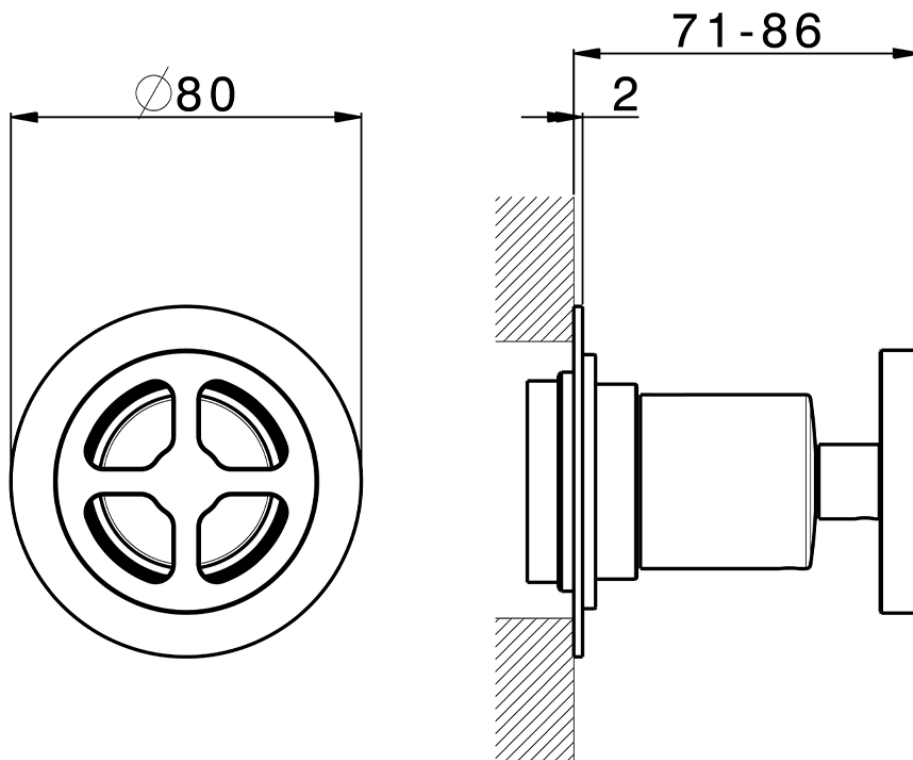

Stopvalve exposed part GRACE_MN003310

MN003310

<https://en.cisal.it/stopvalve-exposed-part-grace-mn003310>

Piastra/Plate/Plaque/Platte/Placa
 2-3mm: XX 31-46 YY 80-95
 10mm: XX 25-40 YY 76-91

ZA003340

<https://en.cisal.it/1-2-stopvalve-concealed-part-concealed-za003340>

Piastra/Plate/Plaque/Platte/Placa
 2-3mm: XX 31-46 YY 80-95
 10mm: XX 25-40 YY 76-91