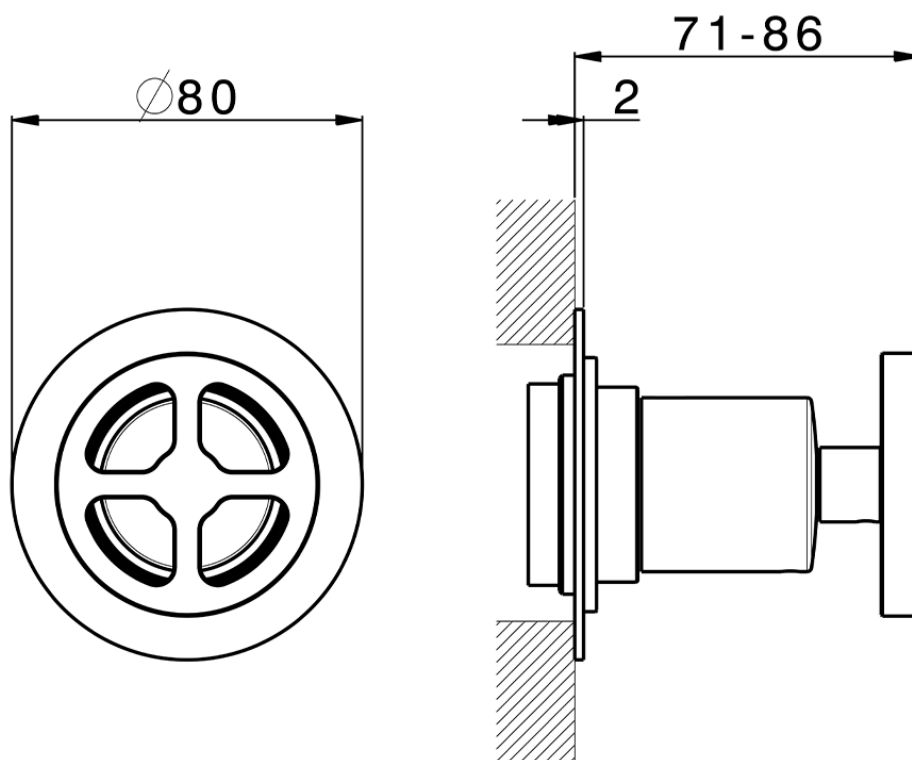

Stopvalve exposed part GRACE_MN003310

MN003310

<https://en.cisal.it/stopvalve-exposed-part-grace-mn003310>

Piastra/Plate/Plaque/Platte/Placa
 2-3mm: XX 31-46 YY 80-95
 10mm: XX 25-40 YY 76-91

ZA003340

<https://en.cisal.it/1-2-stopvalve-concealed-part-concealed-za003340>

Piastra/Plate/Plaque/Platte/Placa

2-3mm: XX 31-46 YY 80-95

10mm: XX 25-40 YY 76-91

ZA003330

<https://en.cisal.it/3-4-stopvalve-concealed-part-concealed-za003330>

2026-04-04