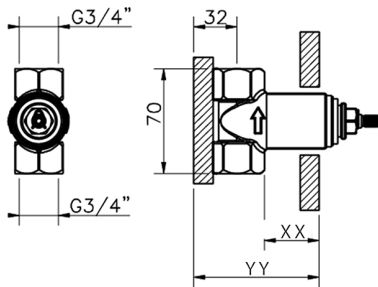

## 1/2 Stopvalve concealed part CONCEALED\_ZA003340

MODEL **ZA003340**

1/2" Stopvalve concealed part, opening counterclockwise

AVAILABLE FINISHINGS

CHARACTERISTICS

Concealed **1**

Piastra/Plate/Plaque/Platte/Placa  
 2-3mm: XX 31-46 YY 80-95  
 10mm: XX 25-40 YY 76-91

## 3/4 Stopvalve concealed part CONCEALED\_ZA003330

MODEL **ZA003330**

3/4" Stopvalve concealed part, opening counterclockwise

AVAILABLE FINISHINGS

**04** 04 Without finishing

CHARACTERISTICS

Concealed **1**

Piastra/Plate/Plaque/Platte/Placa

2-3mm: XX 31-46 YY 80-95

10mm: XX 25-40 YY 76-91

2026-04-25