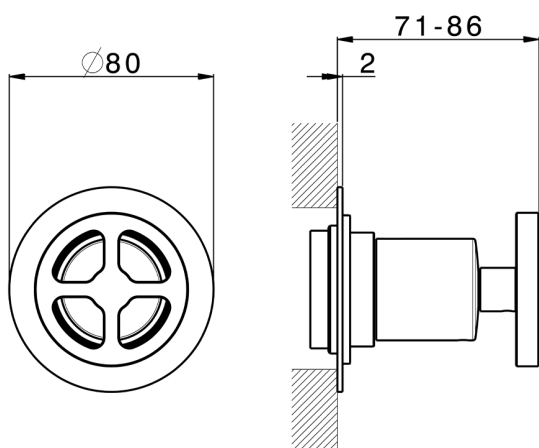

## Stopvalve exposed part GRACE\_MN003310

MODEL **MN003310**

Stopvalve exposed part, without concealed part, for item ZA003330-ZA003340

## 1/2 Stopvalve concealed part CONCEALED\_ZA003340

MODEL **ZA003340**

1/2" Stopvalve concealed part, opening counterclockwise

AVAILABLE FINISHINGS

CHARACTERISTICS

Concealed **1**

Piastra/Plate/Plaque/Platte/Placa  
 2-3mm: XX 31-46 YY 80-95  
 10mm: XX 25-40 YY 76-91

## 3/4 Stopvalve concealed part CONCEALED\_ZA003330

MODEL **ZA003330**

3/4" Stopvalve concealed part, opening counterclockwise

AVAILABLE FINISHINGS

**04** 04 Without finishing

CHARACTERISTICS

Concealed **1**

Piastra/Plate/Plaque/Platte/Placa

2-3mm: XX 31-46 YY 80-95

10mm: XX 25-40 YY 76-91

2026-04-25