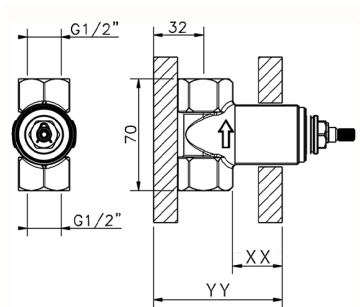

## 1/2 Stopvalve concealed part CONCEALED\_ZA003340

MODEL **ZA003340**

1/2" Stopvalve concealed part, opening counterclockwise

AVAILABLE FINISHINGS

CHARACTERISTICS

Concealed **1**

Piastra/Plate/Plaque/Platte/Placa  
 2-3mm: XX 31-46 YY 80-95  
 10mm: XX 25-40 YY 76-91

## 3/4 Stopvalve concealed part CONCEALED\_ZA003330

MODEL **ZA003330**

3/4" Stopvalve concealed part, opening counterclockwise

AVAILABLE FINISHINGS

**04** 04 Without finishing

CHARACTERISTICS

Concealed **1**

Piastra/Plate/Plaque/Platte/Placa

2-3mm: XX 31-46 YY 80-95

10mm: XX 25-40 YY 76-91

2026-04-25