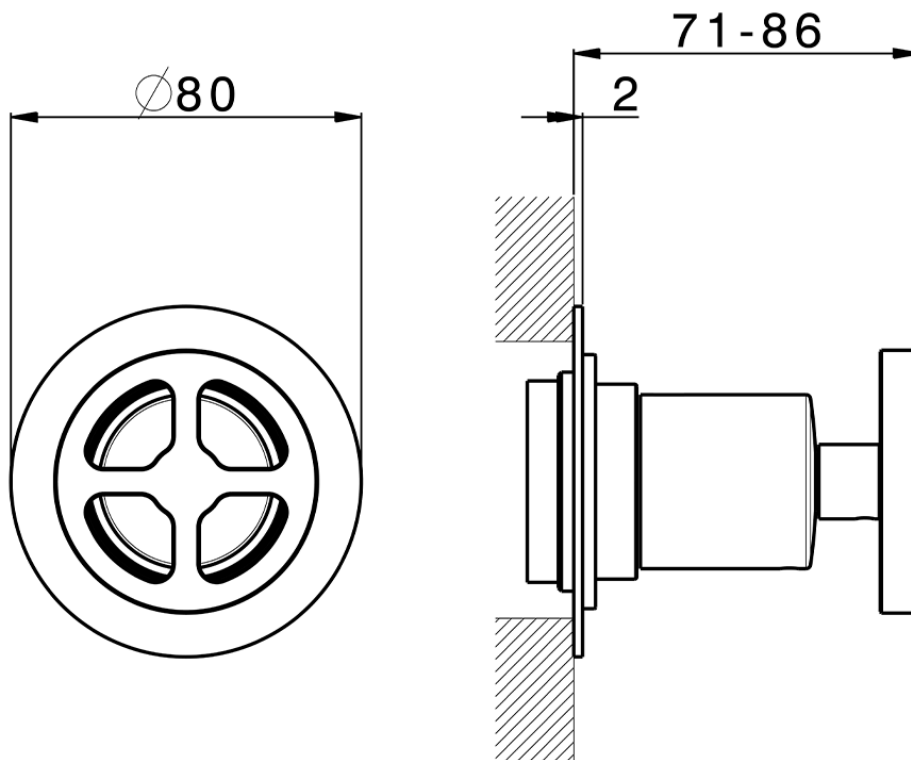

Stopvalve exposed part GRACE_MN003310

MN003310

<https://en.cisal.it/stopvalve-exposed-part-grace-mn003310>

Piastra/Plate/Plaque/Platte/Placa
 2-3mm: XX 31-46 YY 80-95
 10mm: XX 25-40 YY 76-91

ZA003340

<https://en.cisal.it/1-2-stopvalve-concealed-part-concealed-za003340>

Piastra/Plate/Plaque/Platte/Placa
 2-3mm: XX 31-46 YY 80-95
 10mm: XX 25-40 YY 76-91