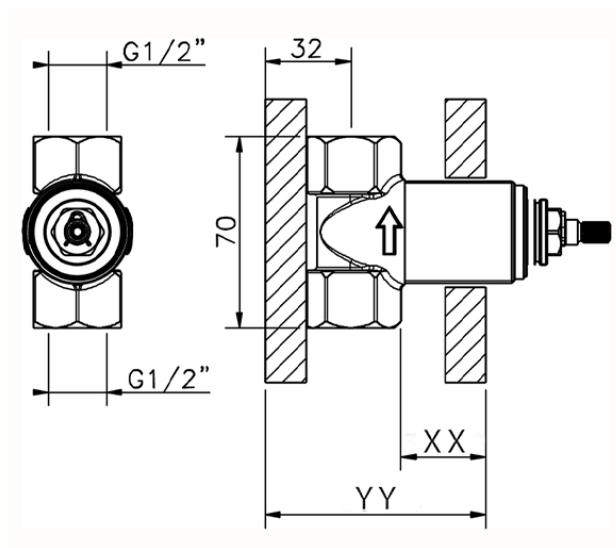

Stopvalve exposed part GRACE_MN003310

MN003310

<https://en.cisal.it/stopvalve-exposed-part-grace-mn003310>

Piastra/Plate/Plaque/Platte/Placa
 2-3mm: XX 31-46 YY 80-95
 10mm: XX 25-40 YY 76-91

ZA003340

<https://en.cisal.it/1-2-stopvalve-concealed-part-concealed-za003340>

Piastra/Plate/Plaque/Platte/Placa
 2-3mm: XX 31-46 YY 80-95
 10mm: XX 25-40 YY 76-91