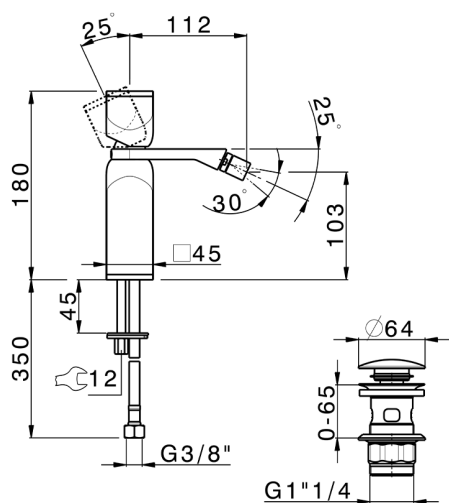

Single lever bidet mixer HI-RISE_RM000554

MODEL **RM000554**

Single lever bidet mixer, with 1"1/4 automatic pop up waste, G.3/8" stainless steel flexible hoses, body and handle in marble

AVAILABLE FINISHINGS

CHARACTERISTICS

Cartridge Spare Parts **ZZ96550000**

25 mm Cartridge

2026-05-15