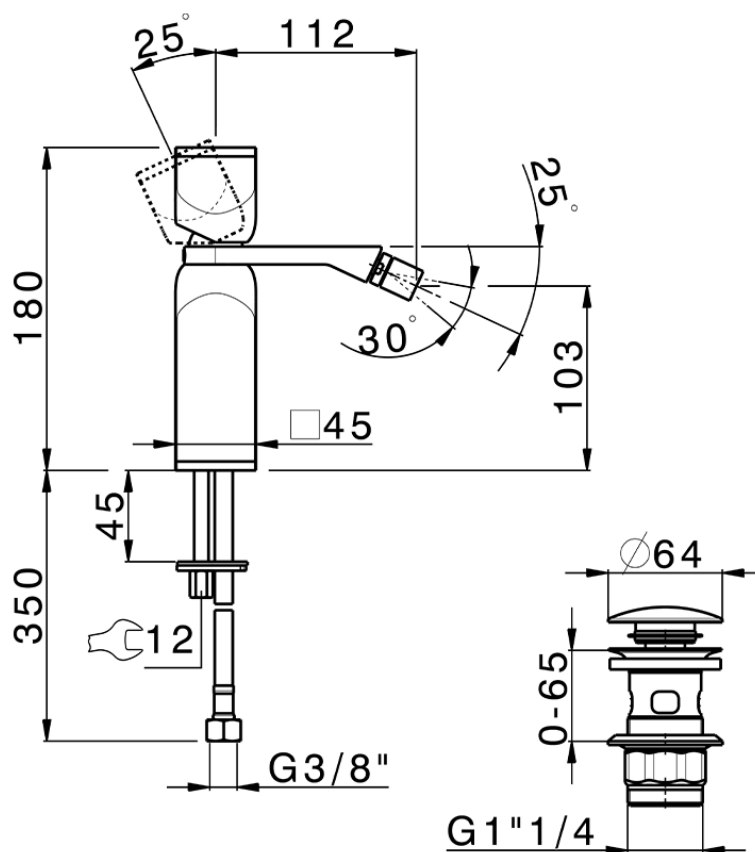

Single lever bidet mixer HI-RISE_RM000554

RM000554

<https://en.cisal.it/single-lever-bidet-mixer-hi-rise-rm000554>

2026-04-04