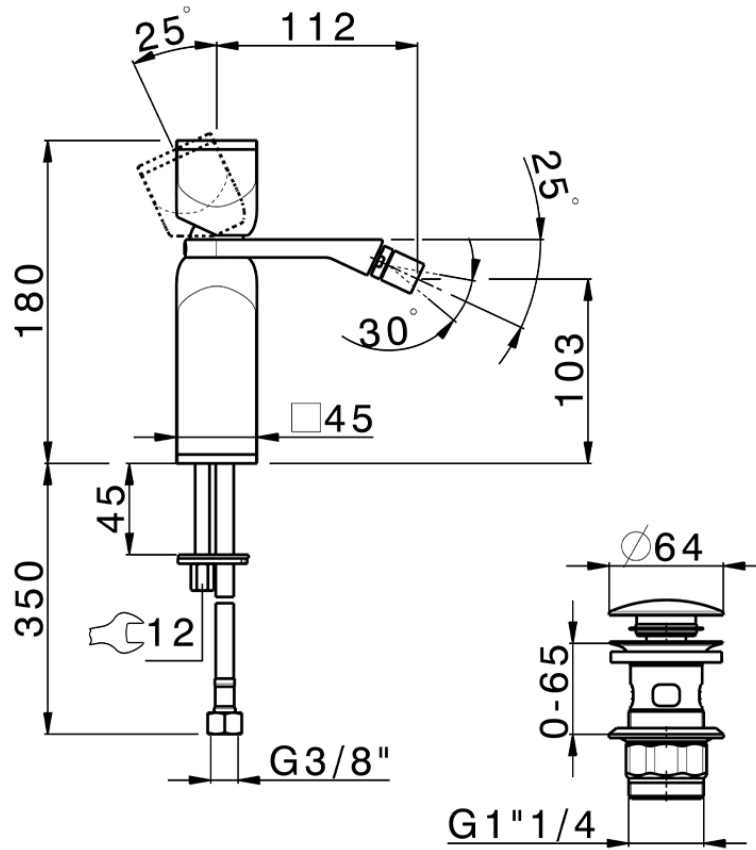

## Single lever bidet mixer HI-RISE\_RM000554

RM000554

<https://en.cisal.it/single-lever-bidet-mixer-hi-rise-rm000554>

2026-05-15