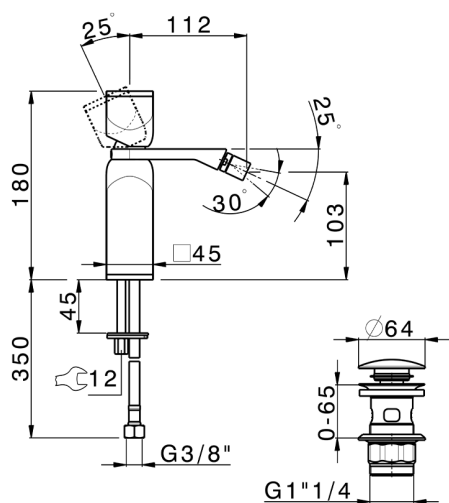

## Single lever bidet mixer HI-RISE\_RM000554

MODEL **RM000554**

Single lever bidet mixer, with 1"1/4 automatic pop up waste, G.3/8" stainless steel flexible hoses, body and handle in marble

### CHARACTERISTICS

Cartridge Spare Parts **ZZ96550000**

**25 mm Cartridge**

2026-04-04