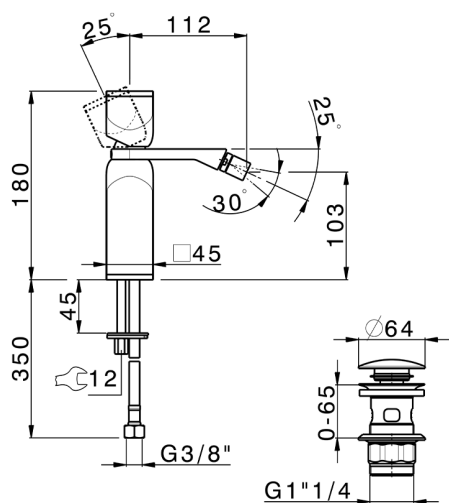

Single lever bidet mixer HI-RISE_RM000554

MODEL **RM000554**

Single lever bidet mixer, with 1"1/4 automatic pop up waste, G.3/8" stainless steel flexible hoses, body and handle in marble

AVAILABLE FINISHINGS

CHARACTERISTICS

Cartridge Spare Parts **ZZ96550000**

25 mm Cartridge

2026-06-09