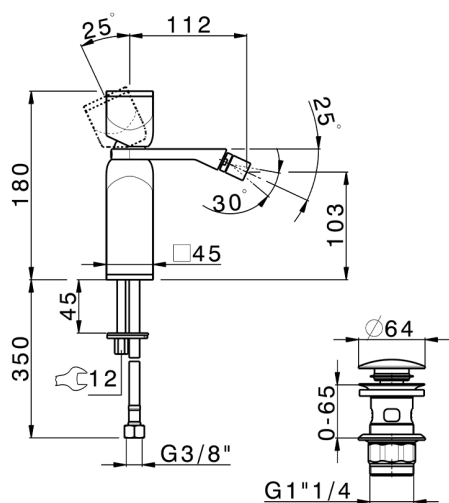

Single lever bidet mixer HI-RISE_RM000554

MODEL **RM000554**

Single lever bidet mixer, with 1"1/4 automatic pop up waste, G.3/8" stainless steel flexible hoses, body and handle in marble

AVAILABLE FINISHINGS

CHARACTERISTICS

Cartridge Spare Parts **ZZ96550000**

25 mm Cartridge

2026-06-17