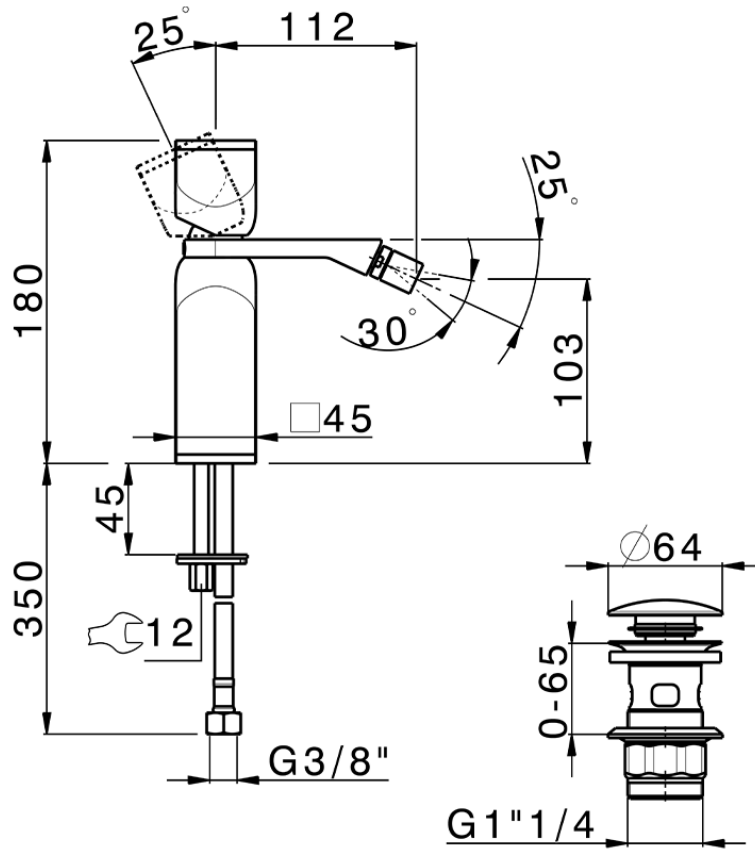

## Single lever bidet mixer HI-RISE\_RM000554

RM000554

<https://en.cisal.it/single-lever-bidet-mixer-hi-rise-rm000554>

2026-04-04