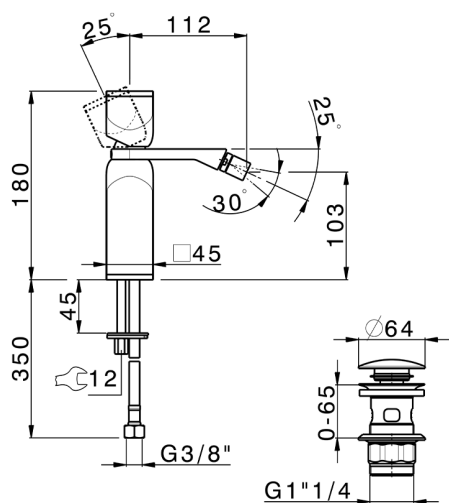

## Single lever bidet mixer HI-RISE\_RM000554

MODEL **RM000554**

Single lever bidet mixer, with 1"1/4 automatic pop up waste, G.3/8" stainless steel flexible hoses, body and handle in marble

### CHARACTERISTICS

Cartridge Spare Parts **ZZ96550000**

**25 mm Cartridge**

2026-06-25