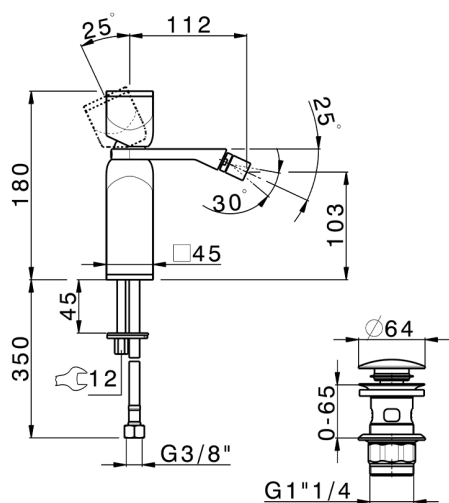

Single lever bidet mixer HI-RISE_RM000554

MODEL **RM000554**

Single lever bidet mixer, with 1"1/4 automatic pop up waste, G.3/8" stainless steel flexible hoses, body and handle in marble

AVAILABLE FINISHINGS

CHARACTERISTICS

Cartridge Spare Parts **ZZ96550000**

25 mm Cartridge

2026-06-04