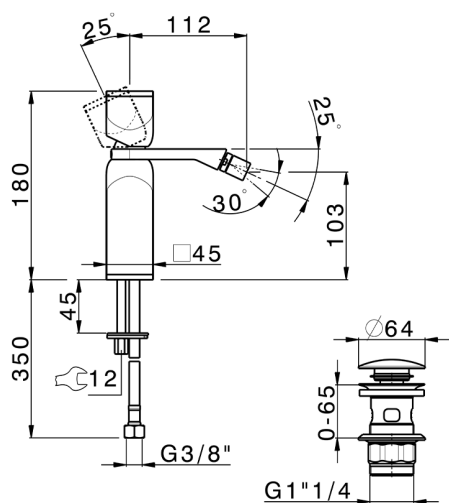

Single lever bidet mixer HI-RISE_RM000554

MODEL **RM000554**

Single lever bidet mixer, with 1"1/4 automatic pop up waste, G.3/8" stainless steel flexible hoses, body and handle in marble

AVAILABLE FINISHINGS

CHARACTERISTICS

Cartridge Spare Parts **ZZ96550000**

25 mm Cartridge

2026-04-24