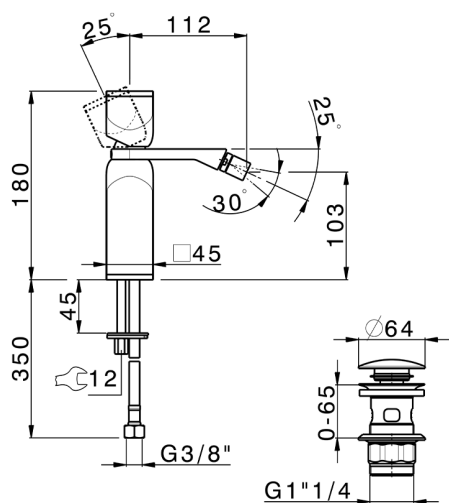

Single lever bidet mixer HI-RISE_RM000554

MODEL **RM000554**

Single lever bidet mixer, with 1"1/4 automatic pop up waste, G.3/8" stainless steel flexible hoses, body and handle in marble

AVAILABLE FINISHINGS

CHARACTERISTICS

Cartridge Spare Parts **ZZ96550000**

25 mm Cartridge

2026-04-04