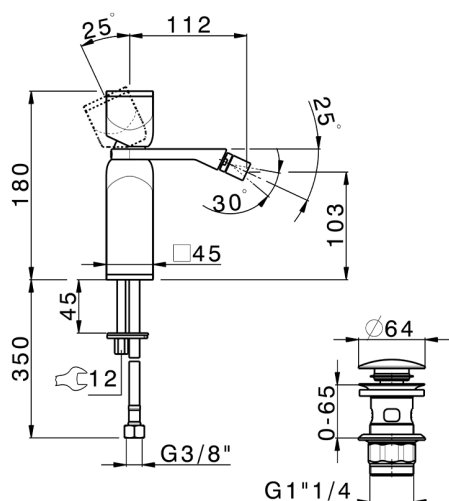

Single lever bidet mixer HI-RISE_RM000554

MODEL **RM000554**

Single lever bidet mixer, with 1"1/4 automatic pop up waste, G.3/8" stainless steel flexible hoses, body and handle in marble

AVAILABLE FINISHINGS

CHARACTERISTICS

Cartridge Spare Parts **ZZ96550000**

25 mm Cartridge

2026-05-15