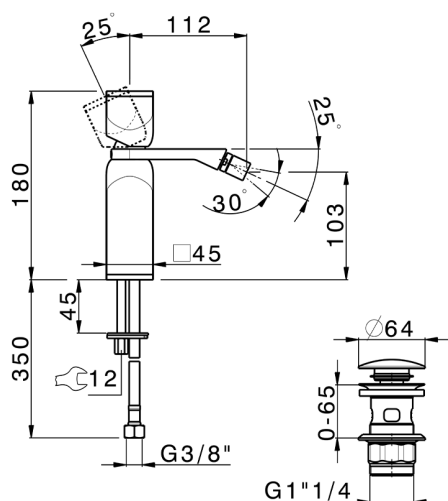

## Single lever bidet mixer HI-RISE\_RM000554

MODEL **RM000554**

Single lever bidet mixer, with 1"1/4 automatic pop up waste, G.3/8" stainless steel flexible hoses, body and handle in marble

### CHARACTERISTICS

Cartridge Spare Parts **ZZ96550000**

**25 mm Cartridge**

2026-06-25