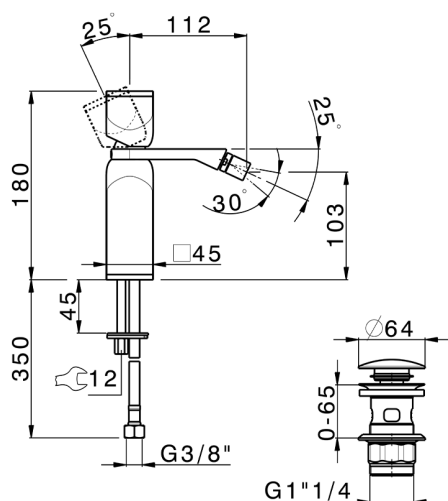

Single lever bidet mixer HI-RISE_RM000554

MODEL **RM000554**

Single lever bidet mixer, with 1"1/4 automatic pop up waste, G.3/8" stainless steel flexible hoses, body and handle in marble

AVAILABLE FINISHINGS

CHARACTERISTICS

Cartridge Spare Parts **ZZ96550000**

25 mm Cartridge

2026-06-13