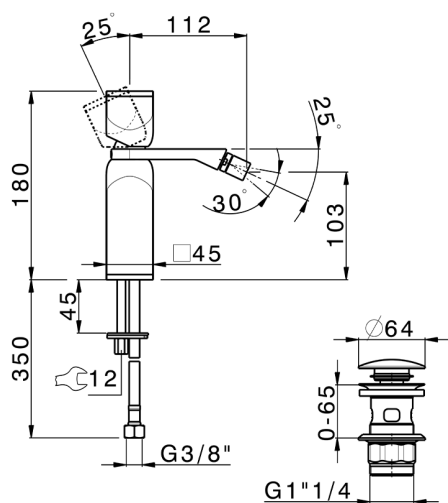

Single lever bidet mixer HI-RISE_RM000554

MODEL **RM000554**

Single lever bidet mixer, with 1"1/4 automatic pop up waste, G.3/8" stainless steel flexible hoses, body and handle in marble

AVAILABLE FINISHINGS

CHARACTERISTICS

Cartridge Spare Parts **ZZ96550000**

25 mm Cartridge

2026-06-05