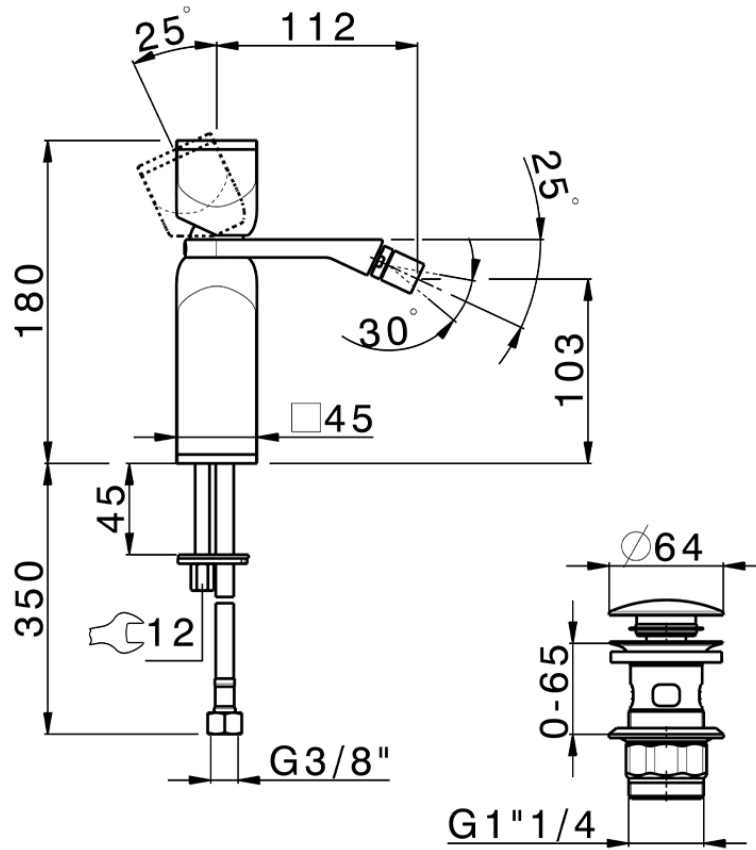

## Single lever bidet mixer HI-RISE\_RM000554

RM000554

<https://en.cisal.it/single-lever-bidet-mixer-hi-rise-rm000554>

2026-06-05