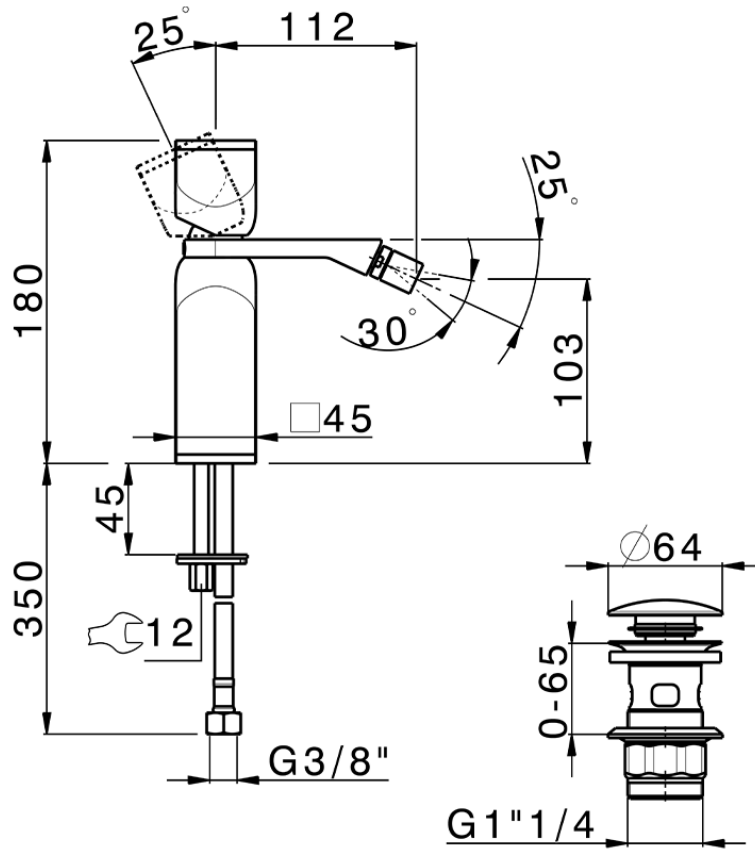

## Single lever bidet mixer HI-RISE\_RM000554

RM000554

<https://en.cisal.it/single-lever-bidet-mixer-hi-rise-rm000554>

2026-06-13