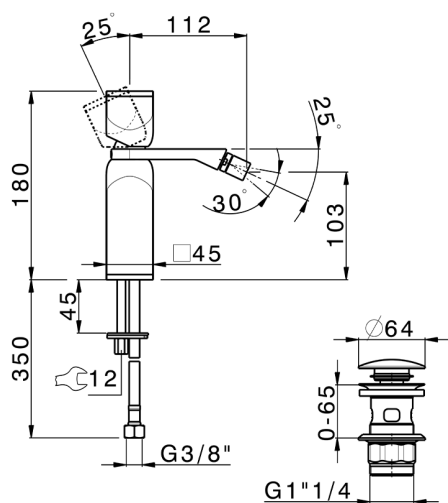

## Single lever bidet mixer HI-RISE\_RM000554

MODEL **RM000554**

Single lever bidet mixer, with 1"1/4 automatic pop up waste, G.3/8" stainless steel flexible hoses, body and handle in marble

### CHARACTERISTICS

Cartridge Spare Parts **ZZ96550000**

**25 mm Cartridge**

2026-06-05