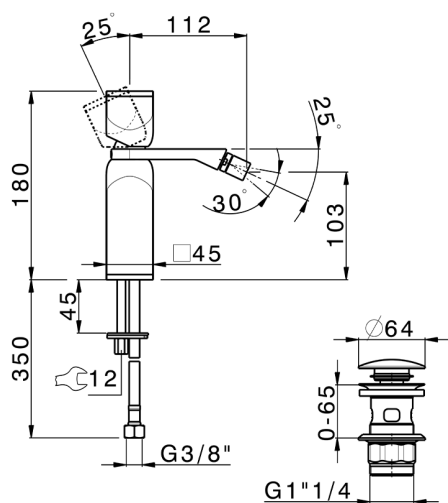

## Single lever bidet mixer HI-RISE\_RM000554

MODEL **RM000554**

Single lever bidet mixer, with 1"1/4 automatic pop up waste, G.3/8" stainless steel flexible hoses, body and handle in marble

### CHARACTERISTICS

Cartridge Spare Parts **ZZ96550000**

**25 mm Cartridge**

2026-04-24