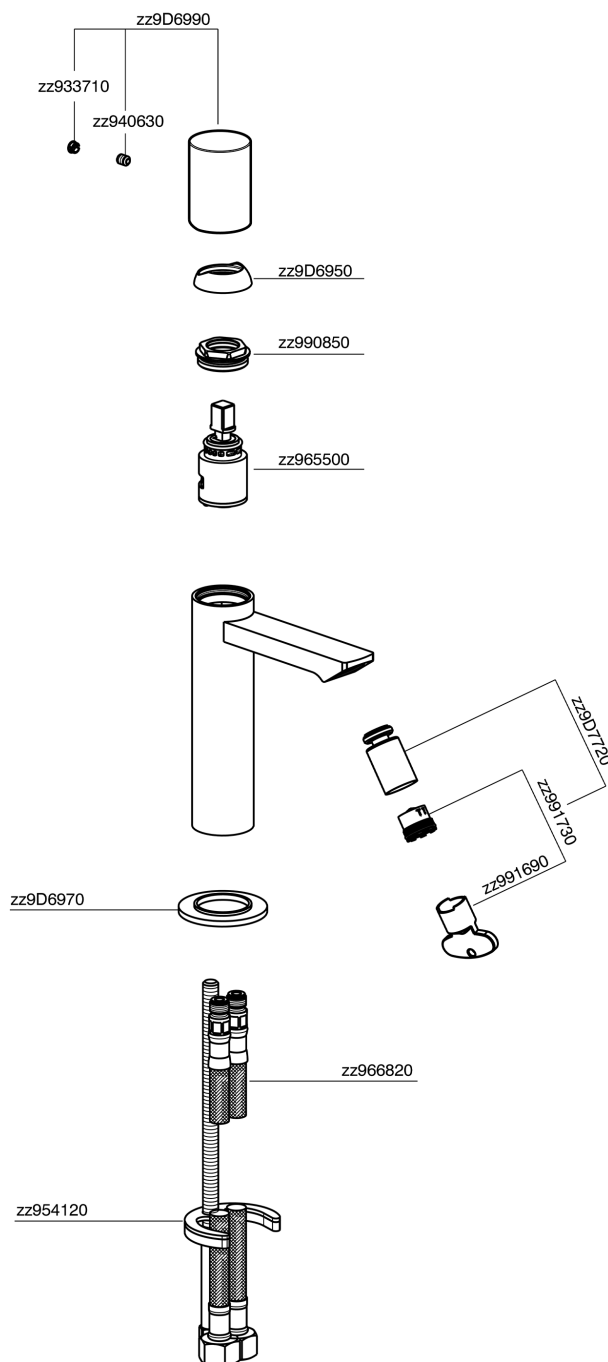

Single lever bidet mixer SMOOTH X32_X4000564

MODEL **X4000564**

Single lever bidet mixer, without pop up waste, G.3/8" Stainless Steel Flexible, with smooth lever, Inox AISI 316L

AVAILABLE FINISHINGS

- 
5H 5H Dark Brass Brushed
- 
5L 5L Brushed Black Titanium
- 
5N 5N Brushed Rose Gold
- 
D1 D1 Brushed Inox

CHARACTERISTICS

Cartridge Spare Parts **ZZ96550000**

25 mm Cartridge

Single lever bidet mixer SMOOTH X32_X4000564

X4000564

<https://en.cisal.it/single-lever-bidet-mixer-smooth-x32x4000564>

2024-09-16