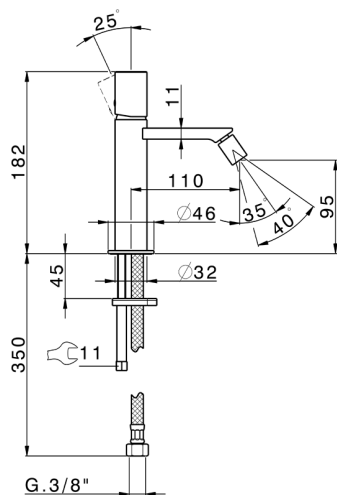

Single lever bidet mixer SMOOTH X32_X4000564

MODEL **X4000564**

Single lever bidet mixer, without pop up waste, G.3/8" Stainless Steel Flexible, with smooth lever, Inox AISI 316L

AVAILABLE FINISHINGS

- 
5H 5H Dark Brass Brushed
- 
5L 5L Brushed Black Titanium
- 
5N 5N Brushed Rose Gold
- 
D1 D1 Brushed Inox

CHARACTERISTICS

Cartridge Spare Parts **ZZ96550000**

25 mm Cartridge

Single lever bidet mixer SMOOTH X32_X4000564

X4000564

<https://en.cisal.it/single-lever-bidet-mixer-smooth-x32x4000564>

2024-09-16