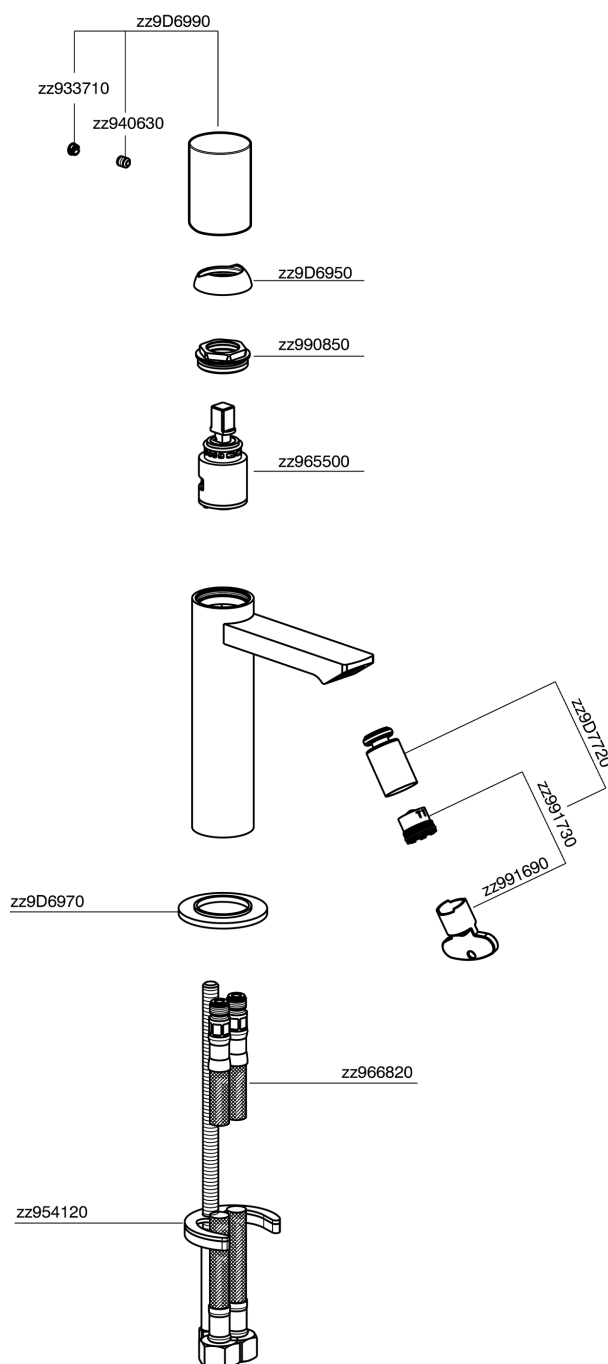

Single lever bidet mixer SMOOTH X32_X4000564

X4000564

<https://en.cisal.it/single-lever-bidet-mixer-smooth-x32x4000564>

2024-09-16