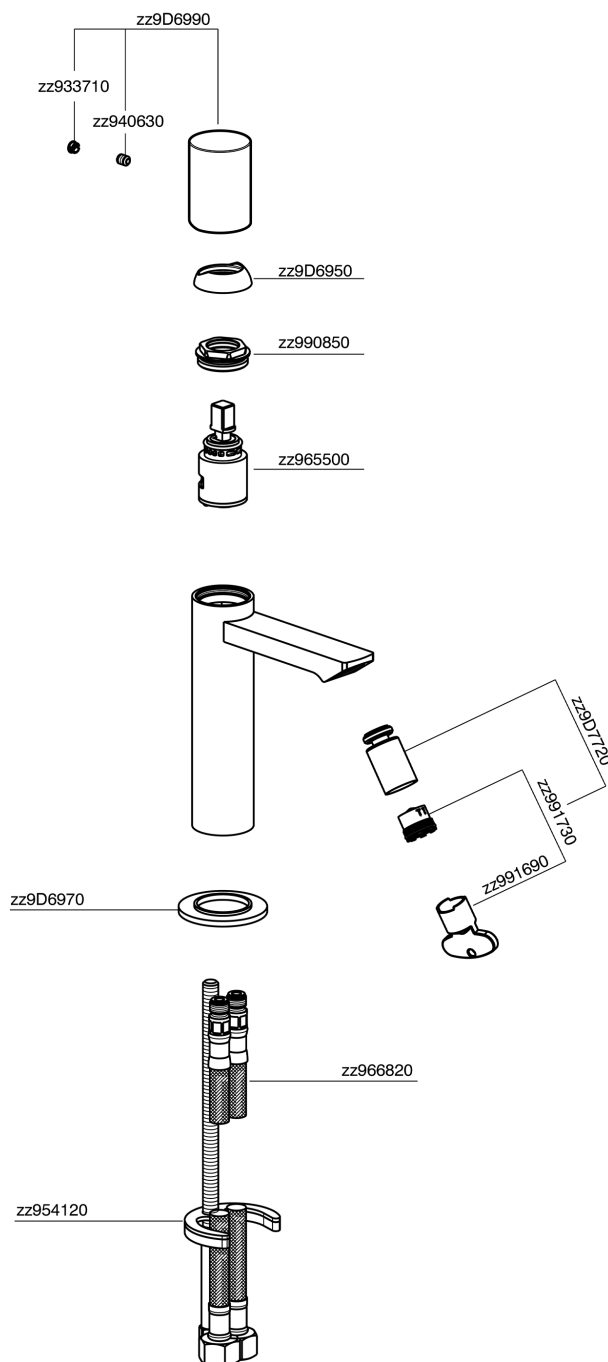

Single lever bidet mixer SMOOTH X32_X4000564

MODEL **X4000564**

Single lever bidet mixer, without pop up waste, G.3/8" Stainless Steel Flexible, with smooth lever, Inox AISI 316L

AVAILABLE FINISHINGS

- 
5H 5H Dark Brass Brushed
- 
5L 5L Brushed Black Titanium
- 
5N 5N Brushed Rose Gold
- 
D1 D1 Brushed Inox

CHARACTERISTICS

Cartridge Spare Parts **ZZ96550000**

25 mm Cartridge

Single lever bidet mixer SMOOTH X32_X4000564

X4000564

<https://en.cisal.it/single-lever-bidet-mixer-smooth-x32x4000564>

2024-09-19