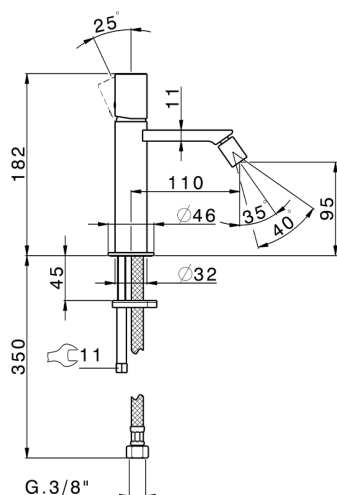

Single lever bidet mixer SMOOTH X32_X4000564

MODEL **X4000564**

Single lever bidet mixer, without pop up waste, G.3/8" Stainless Steel Flexible, with smooth lever, Inox AISI 316L

AVAILABLE FINISHINGS

- 
5H 5H Dark Brass Brushed
- 
5L 5L Brushed Black Titanium
- 
5N 5N Brushed Rose Gold
- 
D1 D1 Brushed Inox

CHARACTERISTICS

Cartridge Spare Parts **ZZ96550000**

25 mm Cartridge

Single lever bidet mixer SMOOTH X32_X4000564

X4000564

<https://en.cisal.it/single-lever-bidet-mixer-smooth-x32x4000564>

2024-09-19