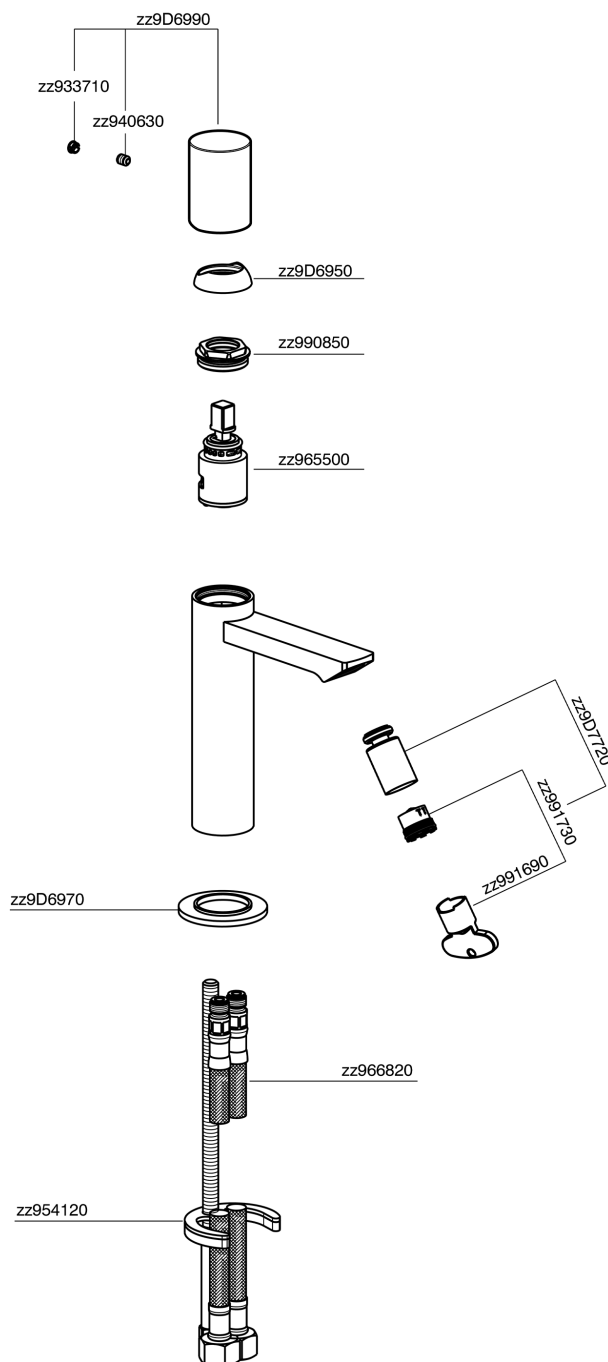

Single lever bidet mixer SMOOTH X32_X4000564

X4000564

<https://en.cisal.it/single-lever-bidet-mixer-smooth-x32x4000564>

2024-09-19