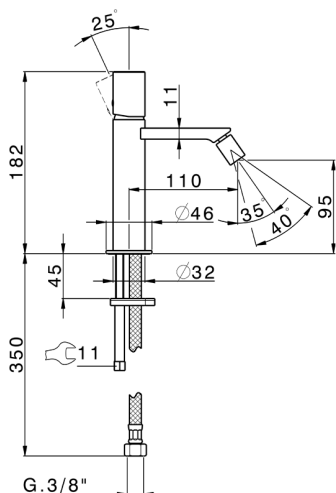

Single lever bidet mixer SMOOTH X32_X4000564

MODEL **X4000564**

Single lever bidet mixer, without pop up waste, G.3/8" Stainless Steel Flexible, with smooth lever, Inox AISI 316L

AVAILABLE FINISHINGS

- 
5H 5H Dark Brass Brushed
- 
5L 5L Brushed Black Titanium
- 
5N 5N Brushed Rose Gold
- 
D1 D1 Brushed Inox

CHARACTERISTICS

Cartridge Spare Parts **ZZ96550000**

25 mm Cartridge

Single lever bidet mixer SMOOTH X32_X4000564

X4000564

<https://en.cisal.it/single-lever-bidet-mixer-smooth-x32x4000564>

2024-09-19