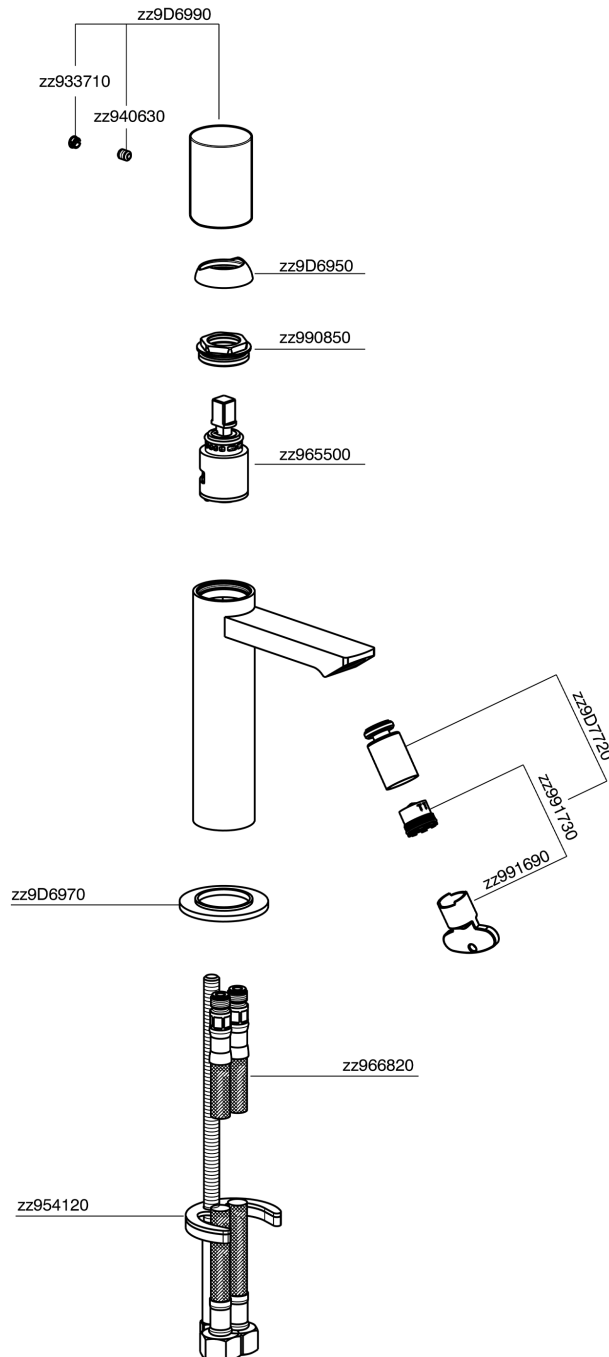

## Single lever bidet mixer SMOOTH X32\_X4000564

X4000564

<https://en.cisal.it/single-lever-bidet-mixer-smooth-x32x4000564>

2024-09-19