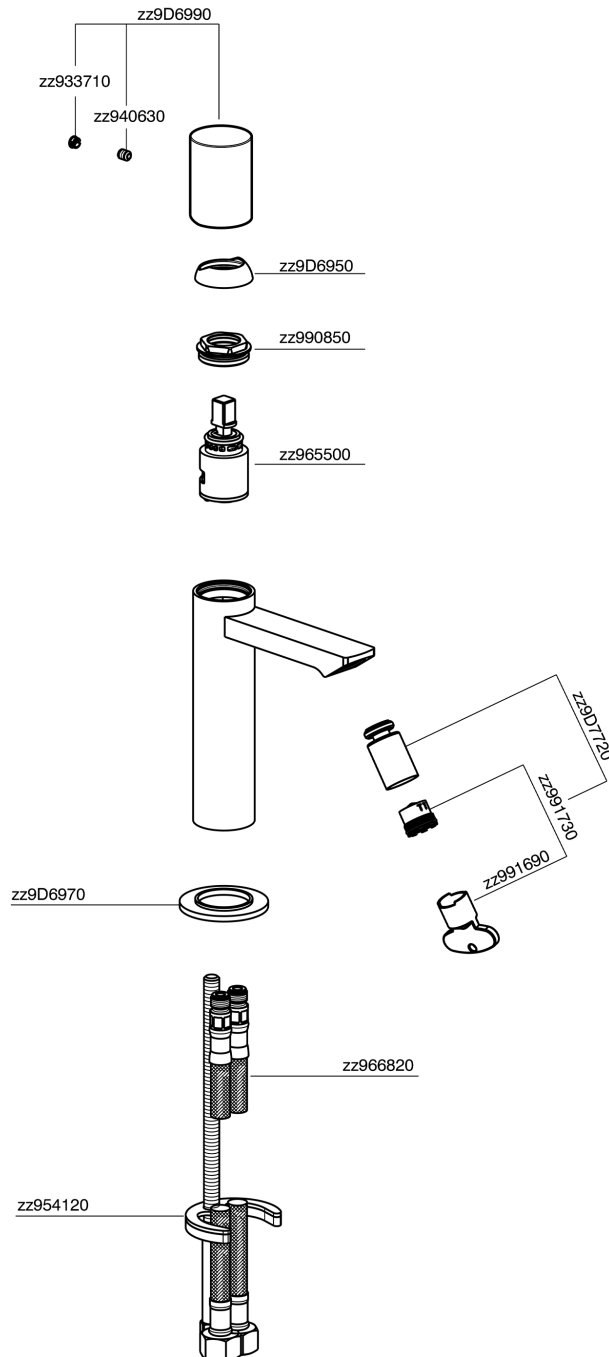

Single lever bidet mixer SMOOTH X32_X4000564

MODEL **X4000564**

Single lever bidet mixer, without pop up waste, G.3/8" Stainless Steel Flexible, with smooth lever, Inox AISI 316L

AVAILABLE FINISHINGS

- 
5H 5H Dark Brass Brushed
- 
5L 5L Brushed Black Titanium
- 
5N 5N Brushed Rose Gold
- 
D1 D1 Brushed Inox

CHARACTERISTICS

Cartridge Spare Parts **ZZ96550000**

25 mm Cartridge

Single lever bidet mixer SMOOTH X32_X4000564

X4000564

<https://en.cisal.it/single-lever-bidet-mixer-smooth-x32x4000564>

2024-09-19