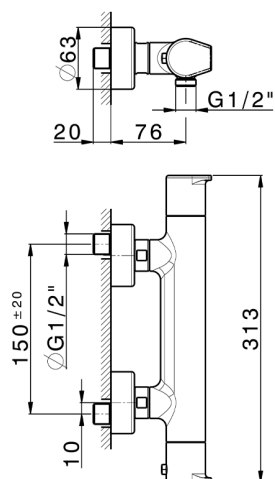

Thermostatic shower mixer ROCK&ROLL_RKT01010

MODEL **RKT01010**

Thermostatic shower mixer, without shower set, 1/2" M flexible connection

AVAILABLE FINISHINGS

-  **21** 21 Chrome
-  **2F** 2F Brushed Nickel
-  **40** 40 Matt Black

CHARACTERISTICS

Cartridge Spare Parts **22.04A.AR - ZZ97279004**

Argo 2 (long filter) Thermostatic Valve

EcoStop

EcoStop feature limits water flow to approximately 50% of maximum output with one point of resistance on setting. Push slightly past the middle stop only when full water output is required. This will save water up to 50%.