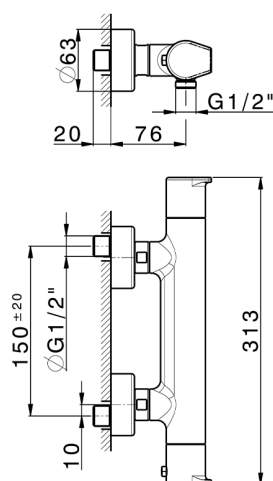

## Thermostatic shower mixer ROCK&ROLL\_RKT01010

MODEL **RKT01010**

Thermostatic shower mixer, without shower set, 1/2" M flexible connection

### CHARACTERISTICS

Cartridge Spare Parts **22.04A.AR - ZZ97279004**

**Argo 2 (long filter) Thermostatic Valve**