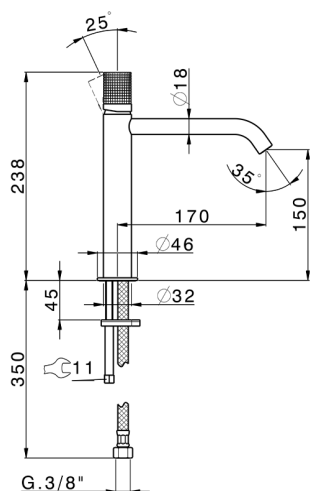

Single lever 'medium' washbasin mixer NUANCE X32_X1001504

MODEL **X1001504**

Single lever 'medium' washbasin mixer, without automatic pop-up waste, G.3/8" stainless steel flexible hose, Inox AISI 316L

AVAILABLE FINISHINGS

-  **D1** D1 Brushed Inox
-  **5H** 5H Dark Brass Brushed
-  **5L** 5L Brushed Black Titanium
-  **5N** 5N Brushed Rose Gold

CHARACTERISTICS

Cartridge Spare Parts **ZZ96550000**

25 mm Cartridge

Single lever 'medium' washbasin mixer NUANCE X32_X1001504

X1001504

<https://en.cisal.it/single-lever-medium-washbasin-mixer-nuance-x32-x1001504>

2026-06-04