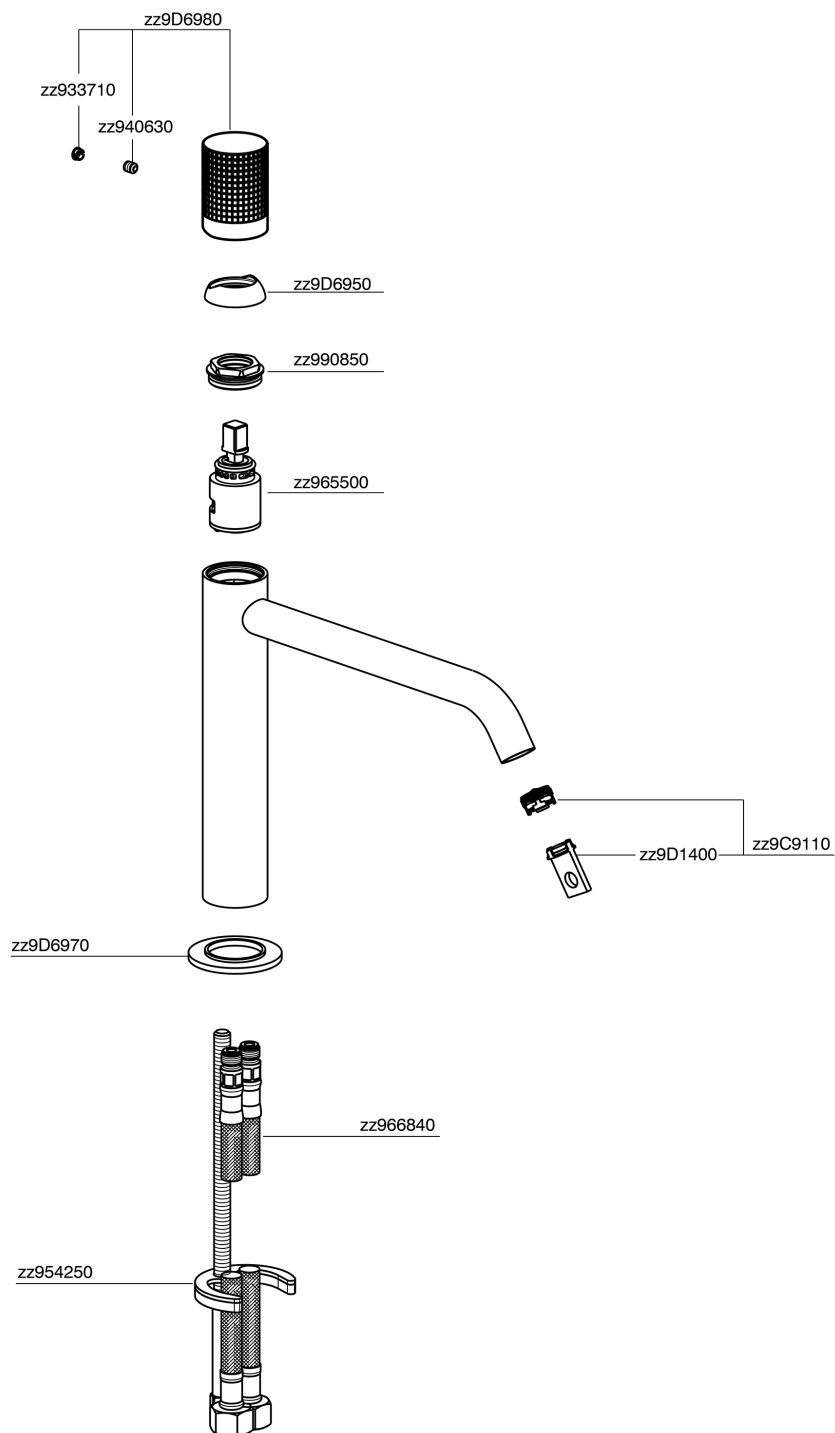

Single lever 'medium' washbasin mixer NUANCE X32_X1001504

MODEL **X1001504**

Single lever 'medium' washbasin mixer, without automatic pop-up waste, G.3/8" stainless steel flexible hose, Inox AISI 316L

AVAILABLE FINISHINGS

-  **D1** D1 Brushed Inox
-  **5H** 5H Dark Brass Brushed
-  **5L** 5L Brushed Black Titanium
-  **5N** 5N Brushed Rose Gold

CHARACTERISTICS

Cartridge Spare Parts **ZZ96550000**

25 mm Cartridge

Single lever 'medium' washbasin mixer NUANCE X32_X1001504

X1001504

<https://en.cisal.it/single-lever-medium-washbasin-mixer-nuance-x32-x1001504>

2026-04-05