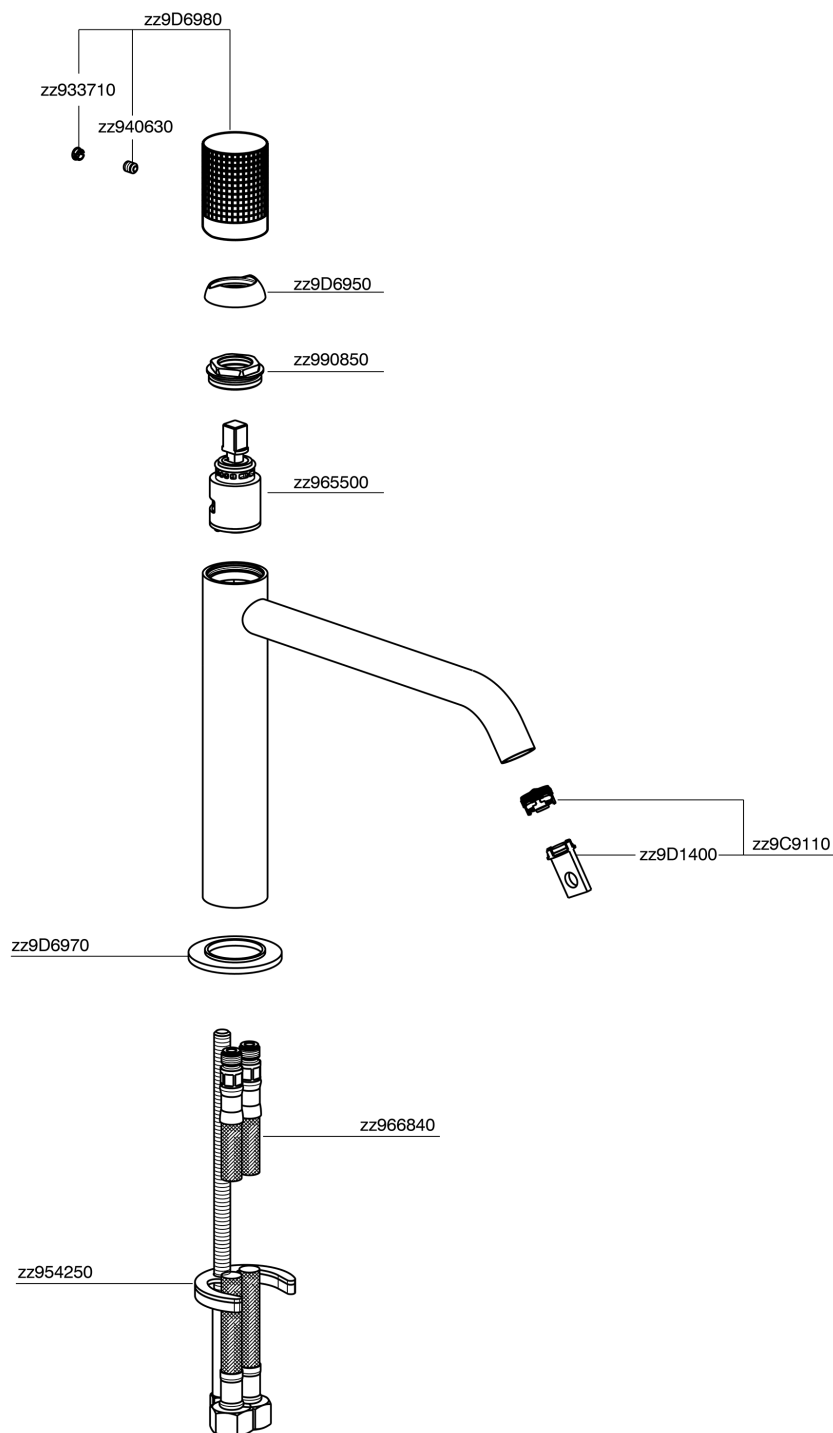

Single lever 'medium' washbasin mixer NUANCE X32_X1001504

MODEL **X1001504**

Single lever 'medium' washbasin mixer, without automatic pop-up waste, G.3/8" stainless steel flexible hose, Inox AISI 316L

AVAILABLE FINISHINGS

-  **D1** D1 Brushed Inox
-  **5H** 5H Dark Brass Brushed
-  **5L** 5L Brushed Black Titanium
-  **5N** 5N Brushed Rose Gold

CHARACTERISTICS

Cartridge Spare Parts **ZZ96550000**

25 mm Cartridge

Single lever 'medium' washbasin mixer NUANCE X32_X1001504

X1001504

<https://en.cisal.it/single-lever-medium-washbasin-mixer-nuance-x32-x1001504>

2026-06-04