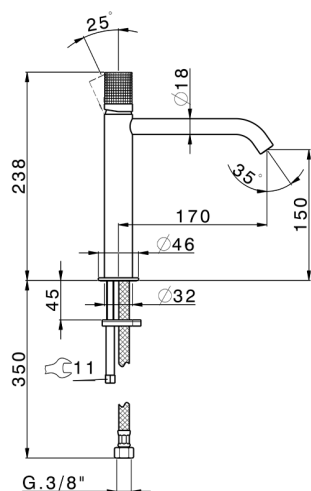

Single lever 'medium' washbasin mixer NUANCE X32_X1001504

MODEL **X1001504**

Single lever 'medium' washbasin mixer, without automatic pop-up waste, G.3/8" stainless steel flexible hose, Inox AISI 316L

AVAILABLE FINISHINGS

-  **D1** D1 Brushed Inox
-  **5H** 5H Dark Brass Brushed
-  **5L** 5L Brushed Black Titanium
-  **5N** 5N Brushed Rose Gold

CHARACTERISTICS

Cartridge Spare Parts **ZZ96550000**

25 mm Cartridge

Single lever 'medium' washbasin mixer NUANCE X32_X1001504

X1001504

<https://en.cisal.it/single-lever-medium-washbasin-mixer-nuance-x32-x1001504>

2026-04-05