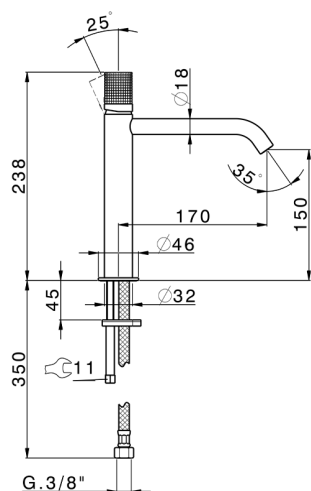

Single lever 'medium' washbasin mixer NUANCE X32_X1001504

MODEL **X1001504**

Single lever 'medium' washbasin mixer, without automatic pop-up waste, G.3/8" stainless steel flexible hose, Inox AISI 316L

AVAILABLE FINISHINGS

-  **D1** D1 Brushed Inox
-  **5H** 5H Dark Brass Brushed
-  **5L** 5L Brushed Black Titanium
-  **5N** 5N Brushed Rose Gold

CHARACTERISTICS

Cartridge Spare Parts **ZZ96550000**

25 mm Cartridge

Single lever 'medium' washbasin mixer NUANCE X32_X1001504

X1001504

<https://en.cisal.it/single-lever-medium-washbasin-mixer-nuance-x32-x1001504>

2026-06-14