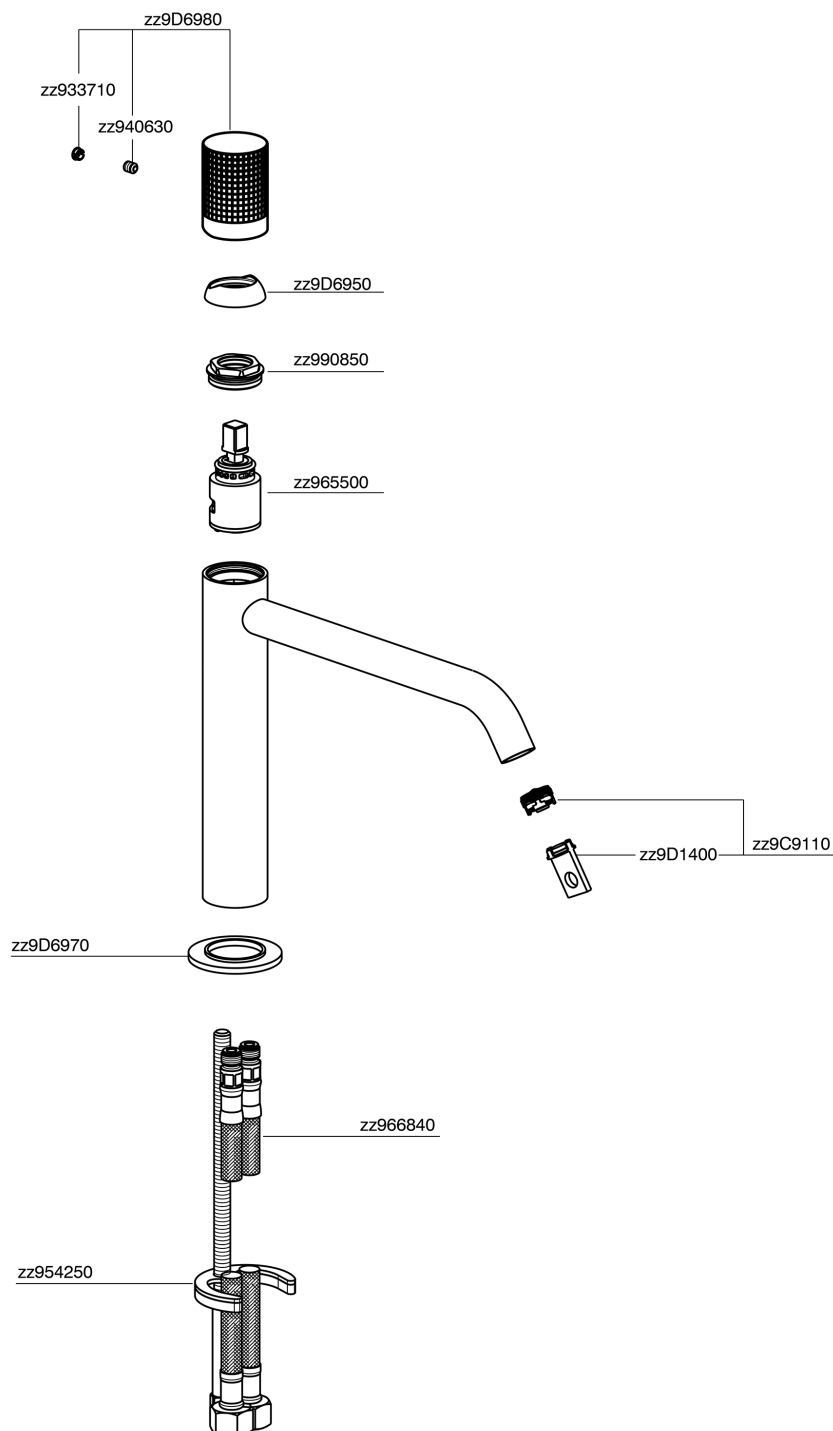

Single lever 'medium' washbasin mixer NUANCE X32_X1001504

MODEL **X1001504**

Single lever 'medium' washbasin mixer, without automatic pop-up waste, G.3/8" stainless steel flexible hose, Inox AISI 316L

AVAILABLE FINISHINGS

-  **D1** D1 Brushed Inox
-  **5H** 5H Dark Brass Brushed
-  **5L** 5L Brushed Black Titanium
-  **5N** 5N Brushed Rose Gold

CHARACTERISTICS

Cartridge Spare Parts **ZZ96550000**

25 mm Cartridge

Single lever 'medium' washbasin mixer NUANCE X32_X1001504

X1001504

<https://en.cisal.it/single-lever-medium-washbasin-mixer-nuance-x32-x1001504>

2026-06-14