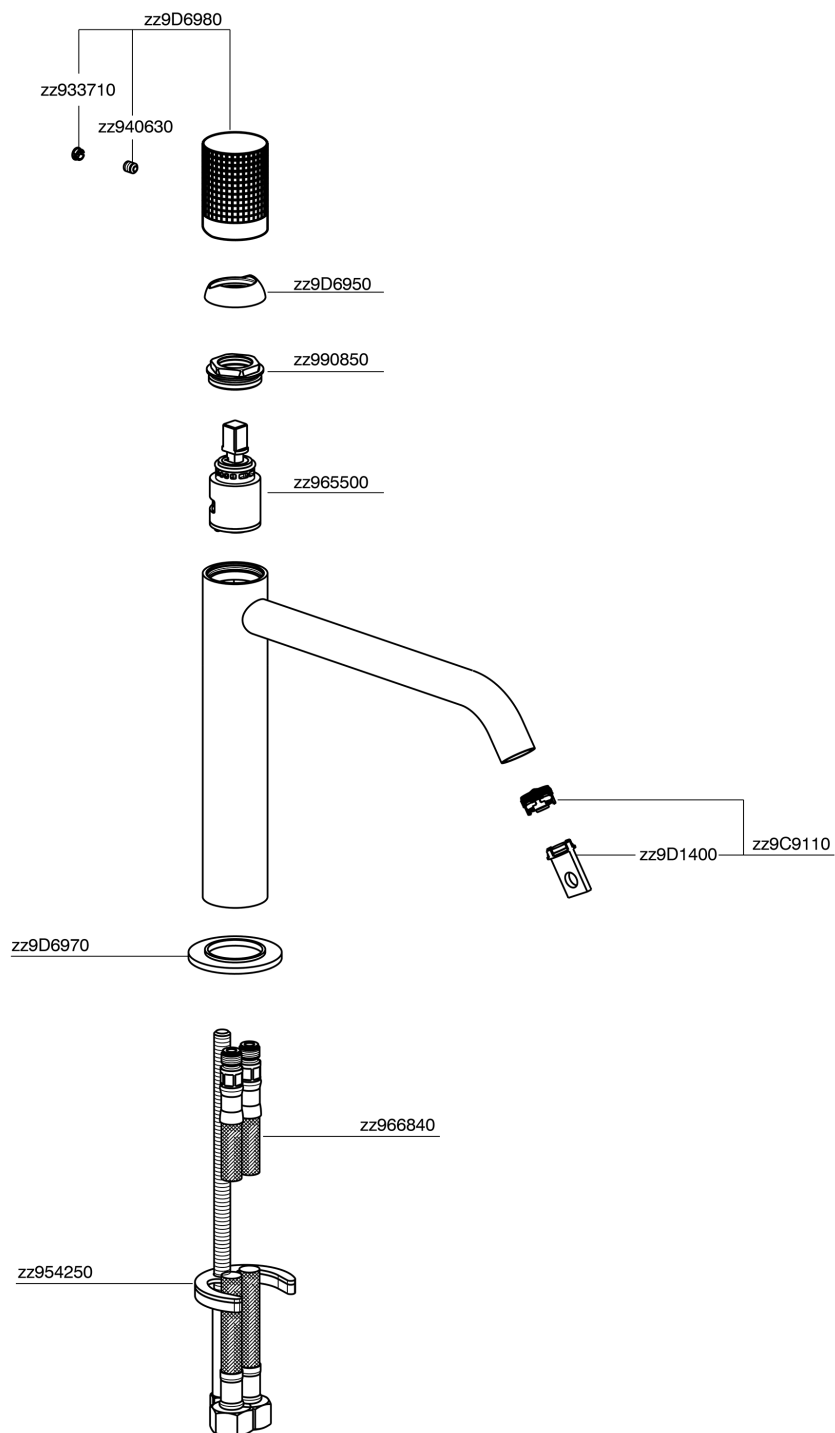

Single lever 'medium' washbasin mixer NUANCE X32_X1001504

X1001504

<https://en.cisal.it/single-lever-medium-washbasin-mixer-nuance-x32-x1001504>

2026-04-28