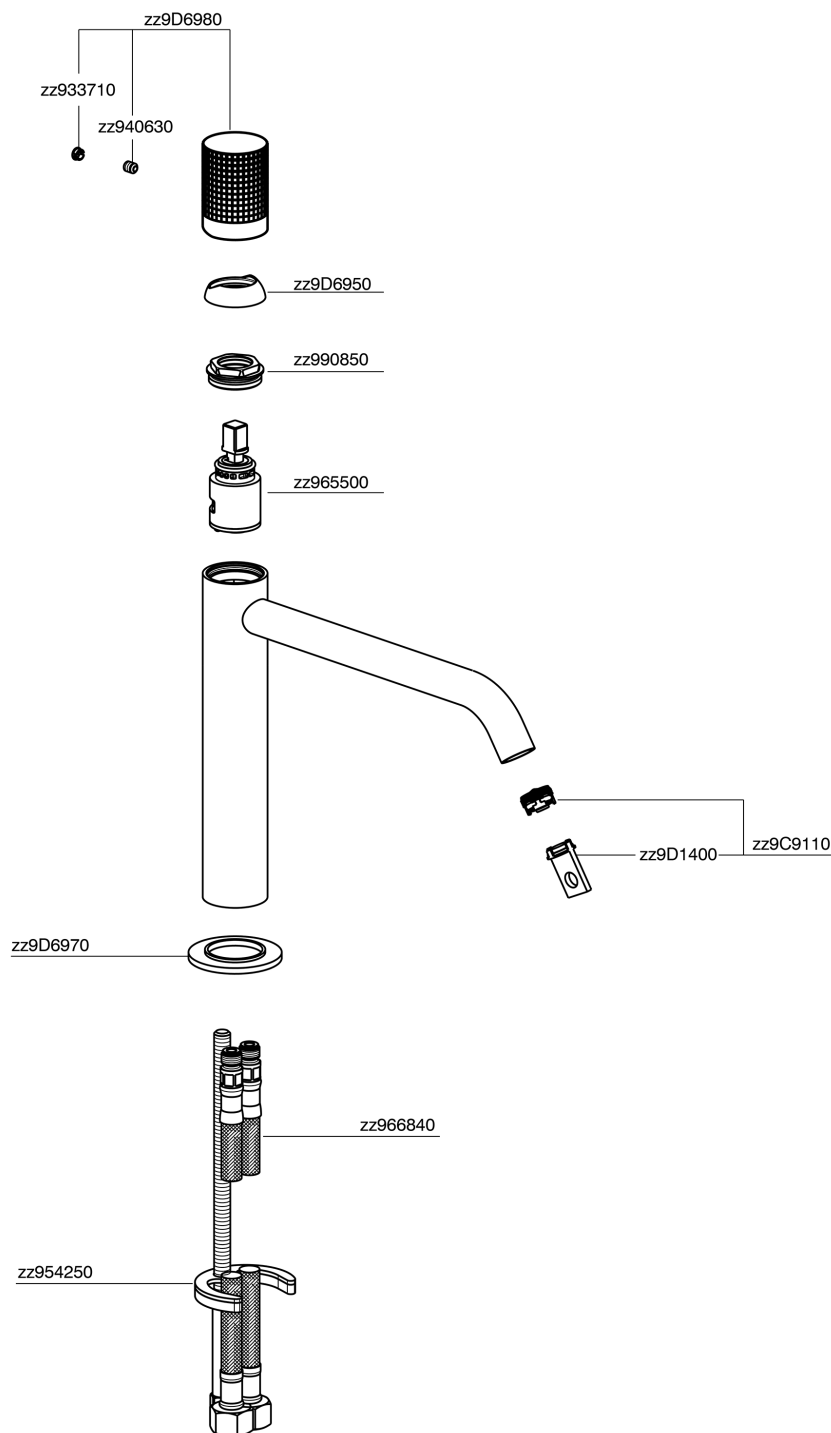

Single lever 'medium' washbasin mixer NUANCE X32_X1001504

X1001504

<https://en.cisal.it/single-lever-medium-washbasin-mixer-nuance-x32-x1001504>

2026-06-25