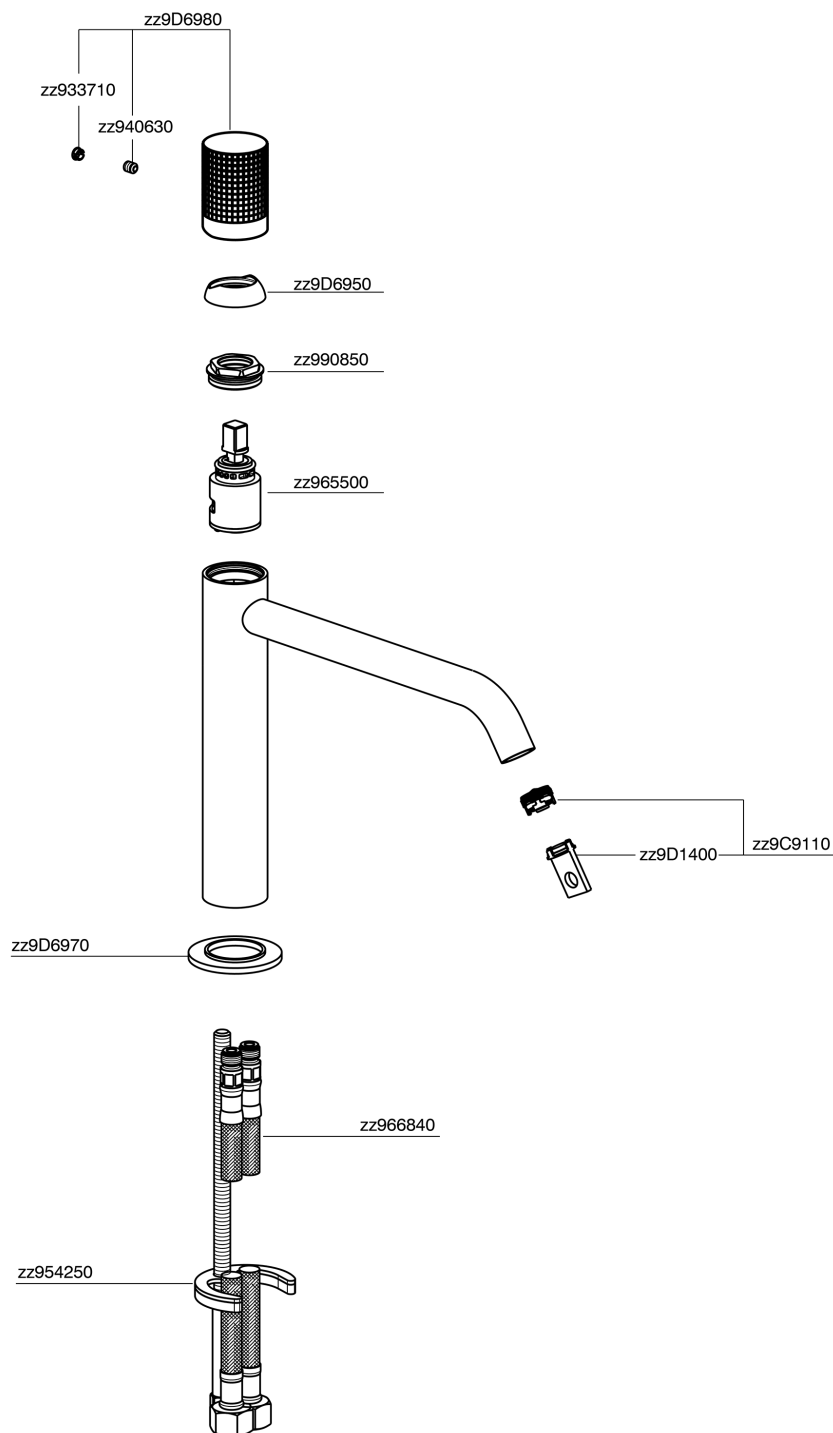

Single lever 'medium' washbasin mixer NUANCE X32_X1001504

X1001504

<https://en.cisal.it/single-lever-medium-washbasin-mixer-nuance-x32-x1001504>

2026-06-04