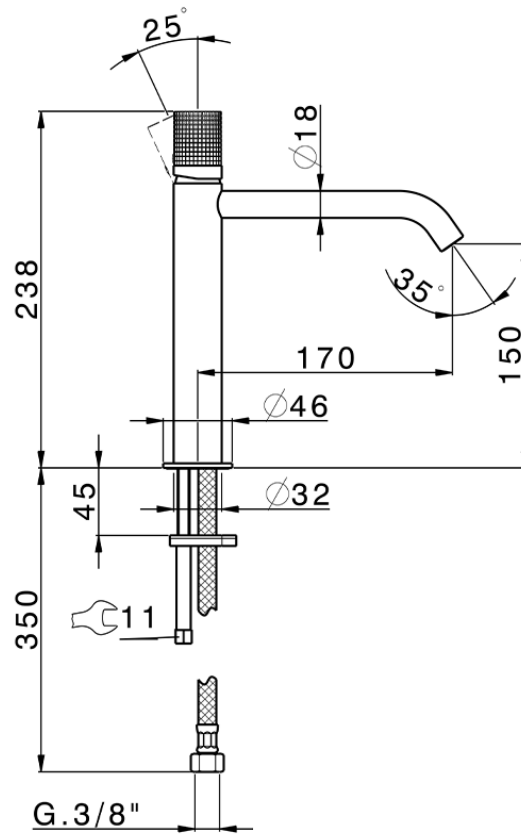

Single lever 'medium' washbasin mixer NUANCE X32_X1001504

X1001504

<https://en.cisal.it/single-lever-medium-washbasin-mixer-nuance-x32-x1001504>

2026-06-13