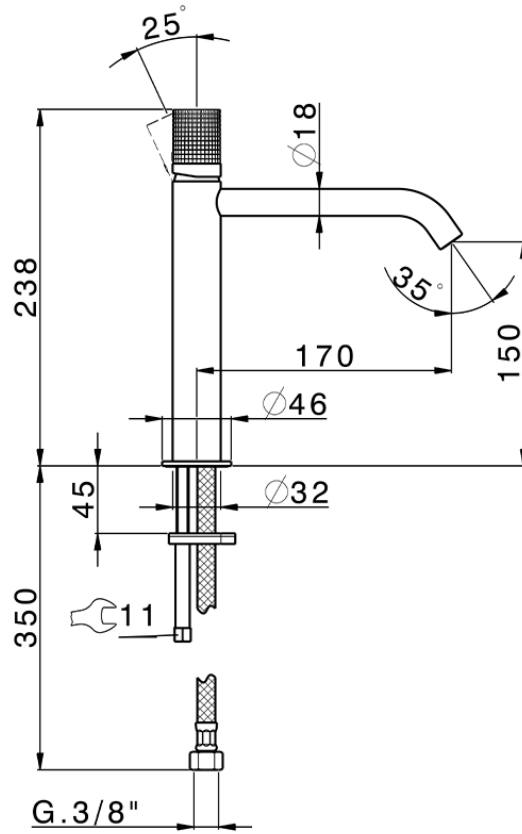

## Single lever 'medium' washbasin mixer NUANCE X32\_X1001504

X1001504

<https://en.cisal.it/single-lever-medium-washbasin-mixer-nuance-x32-x1001504>

2026-04-24