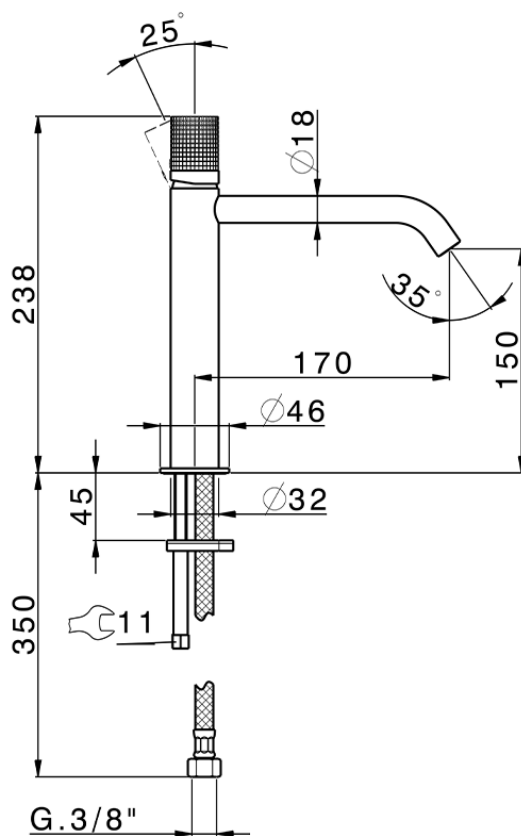

## Single lever 'medium' washbasin mixer NUANCE X32\_X1001504

X1001504

<https://en.cisal.it/single-lever-medium-washbasin-mixer-nuance-x32-x1001504>

2026-06-05