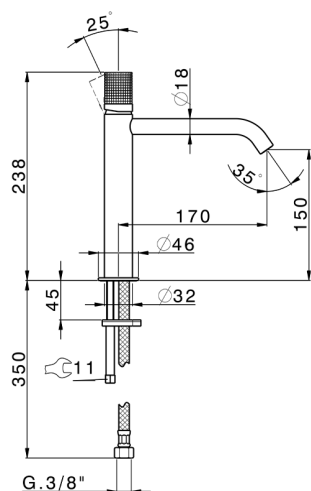

Single lever 'medium' washbasin mixer NUANCE X32_X1001504

MODEL **X1001504**

Single lever 'medium' washbasin mixer, without automatic pop-up waste, G.3/8" stainless steel flexible hose, Inox AISI 316L

AVAILABLE FINISHINGS

-  **D1** D1 Brushed Inox
-  **5H** 5H Dark Brass Brushed
-  **5L** 5L Brushed Black Titanium
-  **5N** 5N Brushed Rose Gold

CHARACTERISTICS

Cartridge Spare Parts **ZZ96550000**

25 mm Cartridge

Single lever 'medium' washbasin mixer NUANCE X32_X1001504

X1001504

<https://en.cisal.it/single-lever-medium-washbasin-mixer-nuance-x32-x1001504>

2026-04-04