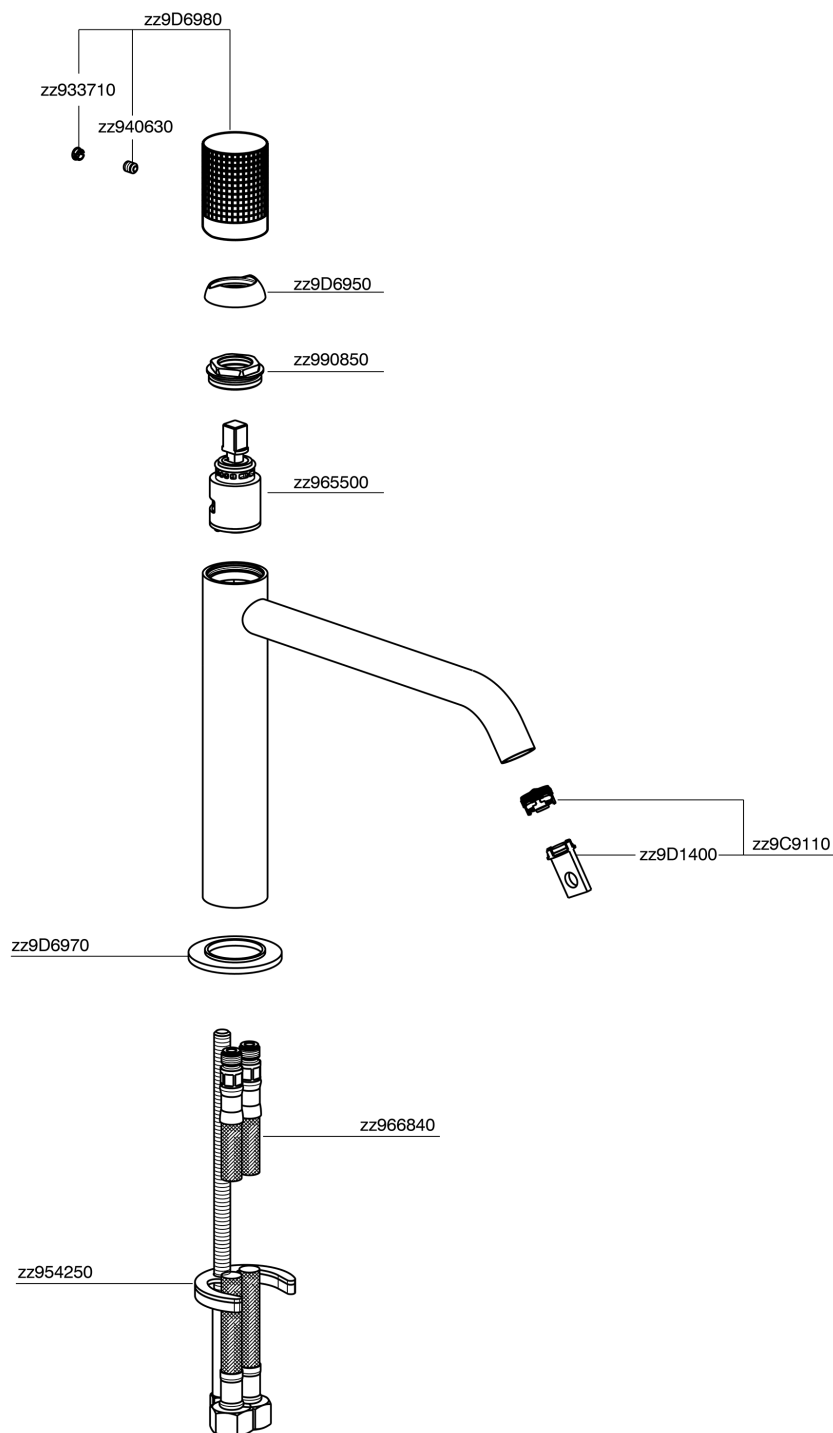

Single lever 'medium' washbasin mixer NUANCE X32_X1001504

MODEL **X1001504**

Single lever 'medium' washbasin mixer, without automatic pop-up waste, G.3/8" stainless steel flexible hose, Inox AISI 316L

AVAILABLE FINISHINGS

-  **D1** D1 Brushed Inox
-  **5H** 5H Dark Brass Brushed
-  **5L** 5L Brushed Black Titanium
-  **5N** 5N Brushed Rose Gold

CHARACTERISTICS

Cartridge Spare Parts **ZZ96550000**

25 mm Cartridge

Single lever 'medium' washbasin mixer NUANCE X32_X1001504

X1001504

<https://en.cisal.it/single-lever-medium-washbasin-mixer-nuance-x32-x1001504>

2026-06-05