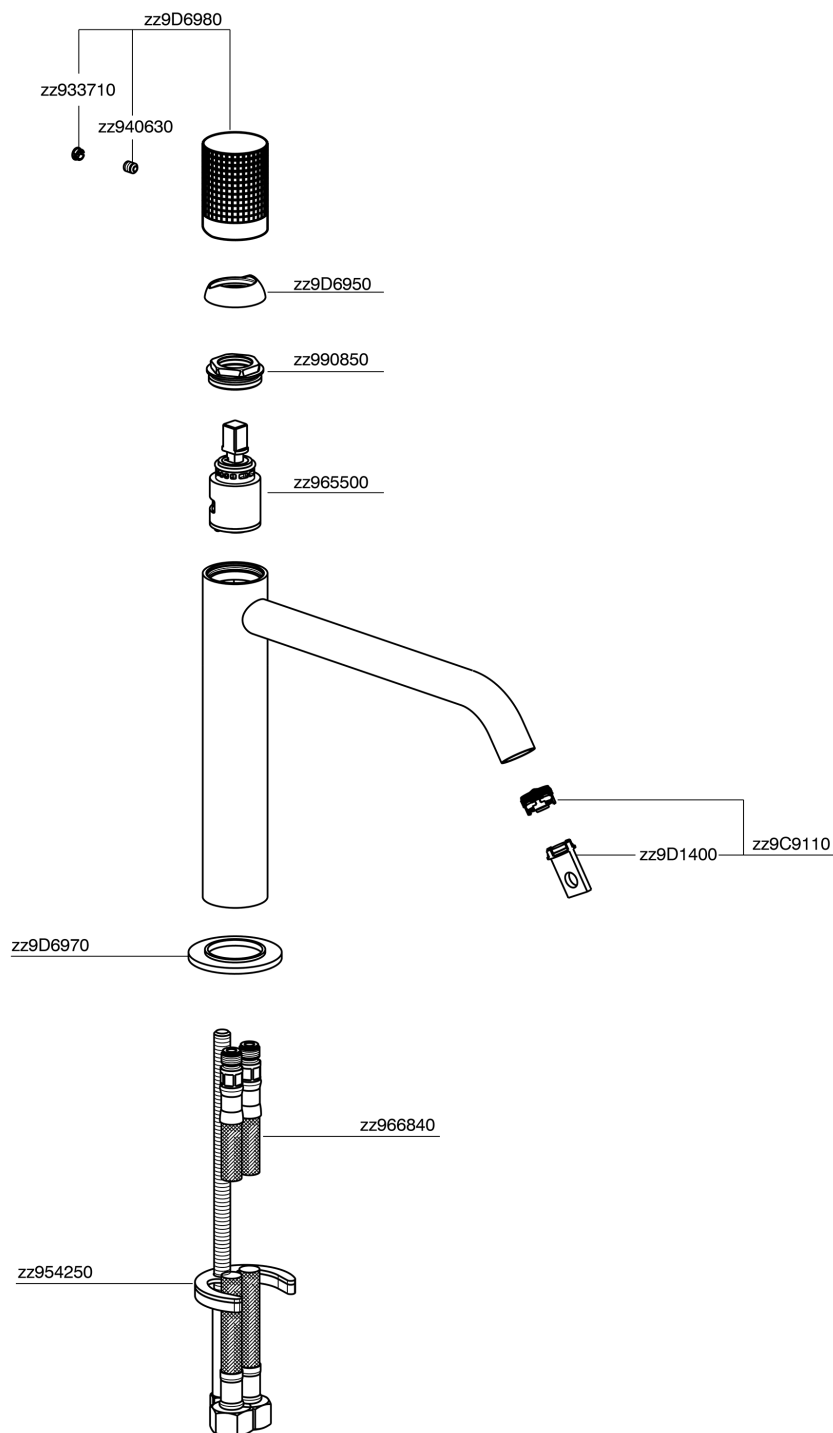

Single lever 'medium' washbasin mixer NUANCE X32_X1001504

MODEL **X1001504**

Single lever 'medium' washbasin mixer, without automatic pop-up waste, G.3/8" stainless steel flexible hose, Inox AISI 316L

AVAILABLE FINISHINGS

-  **D1** D1 Brushed Inox
-  **5H** 5H Dark Brass Brushed
-  **5L** 5L Brushed Black Titanium
-  **5N** 5N Brushed Rose Gold

CHARACTERISTICS

Cartridge Spare Parts **ZZ96550000**

25 mm Cartridge

Single lever 'medium' washbasin mixer NUANCE X32_X1001504

X1001504

<https://en.cisal.it/single-lever-medium-washbasin-mixer-nuance-x32-x1001504>

2026-04-04