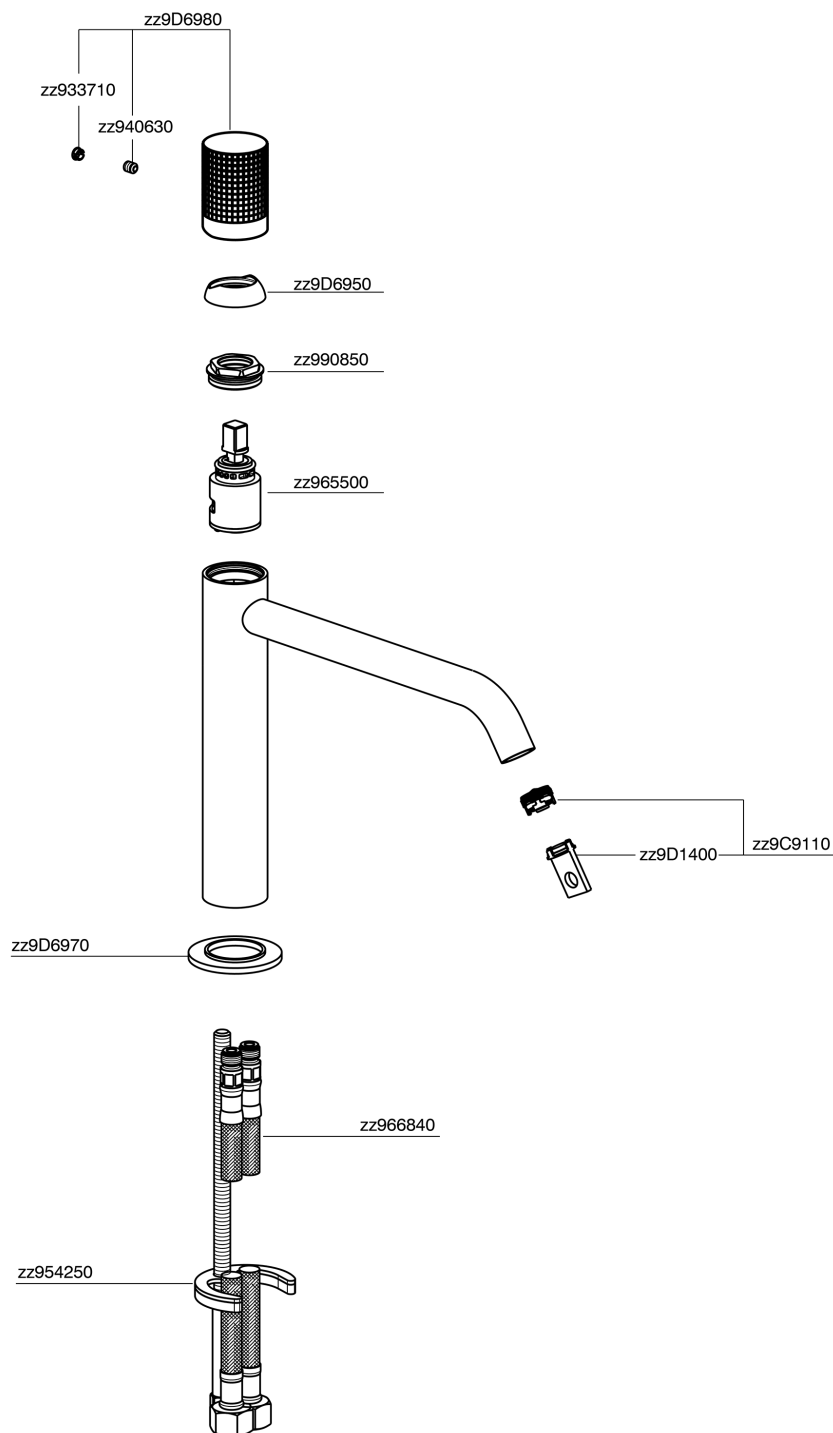

## Single lever 'medium' washbasin mixer NUANCE X32\_X1001504

X1001504

<https://en.cisal.it/single-lever-medium-washbasin-mixer-nuance-x32-x1001504>

2026-06-05