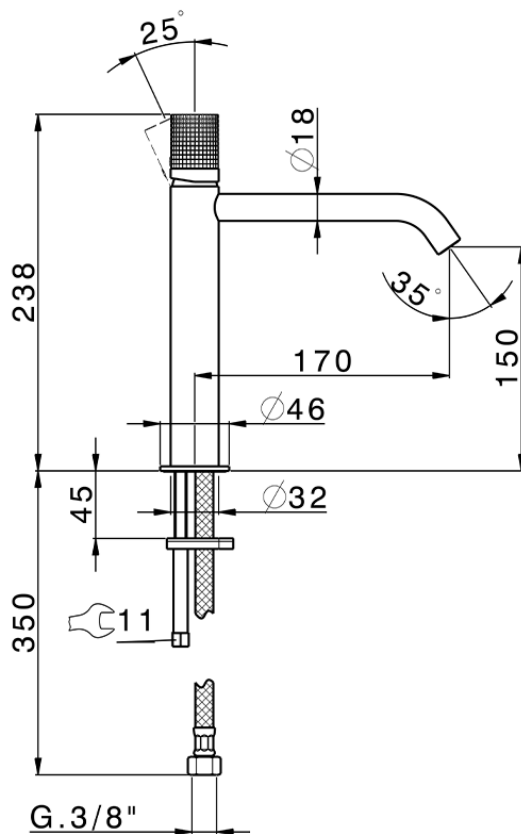

## Single lever 'medium' washbasin mixer NUANCE X32\_X1001504

X1001504

<https://en.cisal.it/single-lever-medium-washbasin-mixer-nuance-x32-x1001504>

2026-06-05